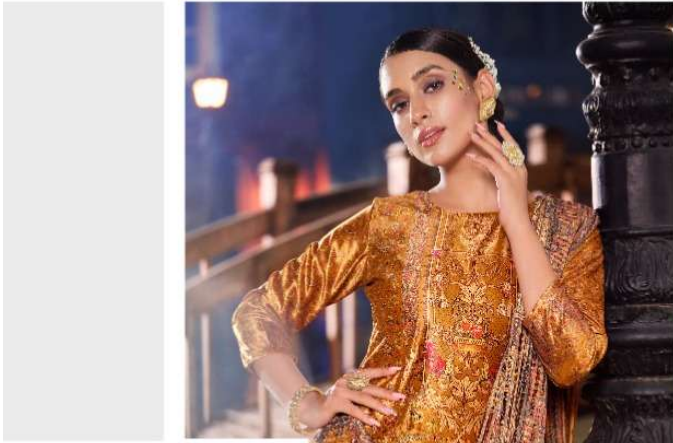

SAFINAAZ

Belliza[®]
Designer Studio

CHARMING

BEAUTIFUL COLOR, EXCELLENT DESIGN,
THE ROMANTIC MOODS THAT
PERFECT COMBINATIONS OF SILK
AND SILVER/PLATE.

Belliza[®]
Designer Studio

749-001

749-002

— 749-008 —