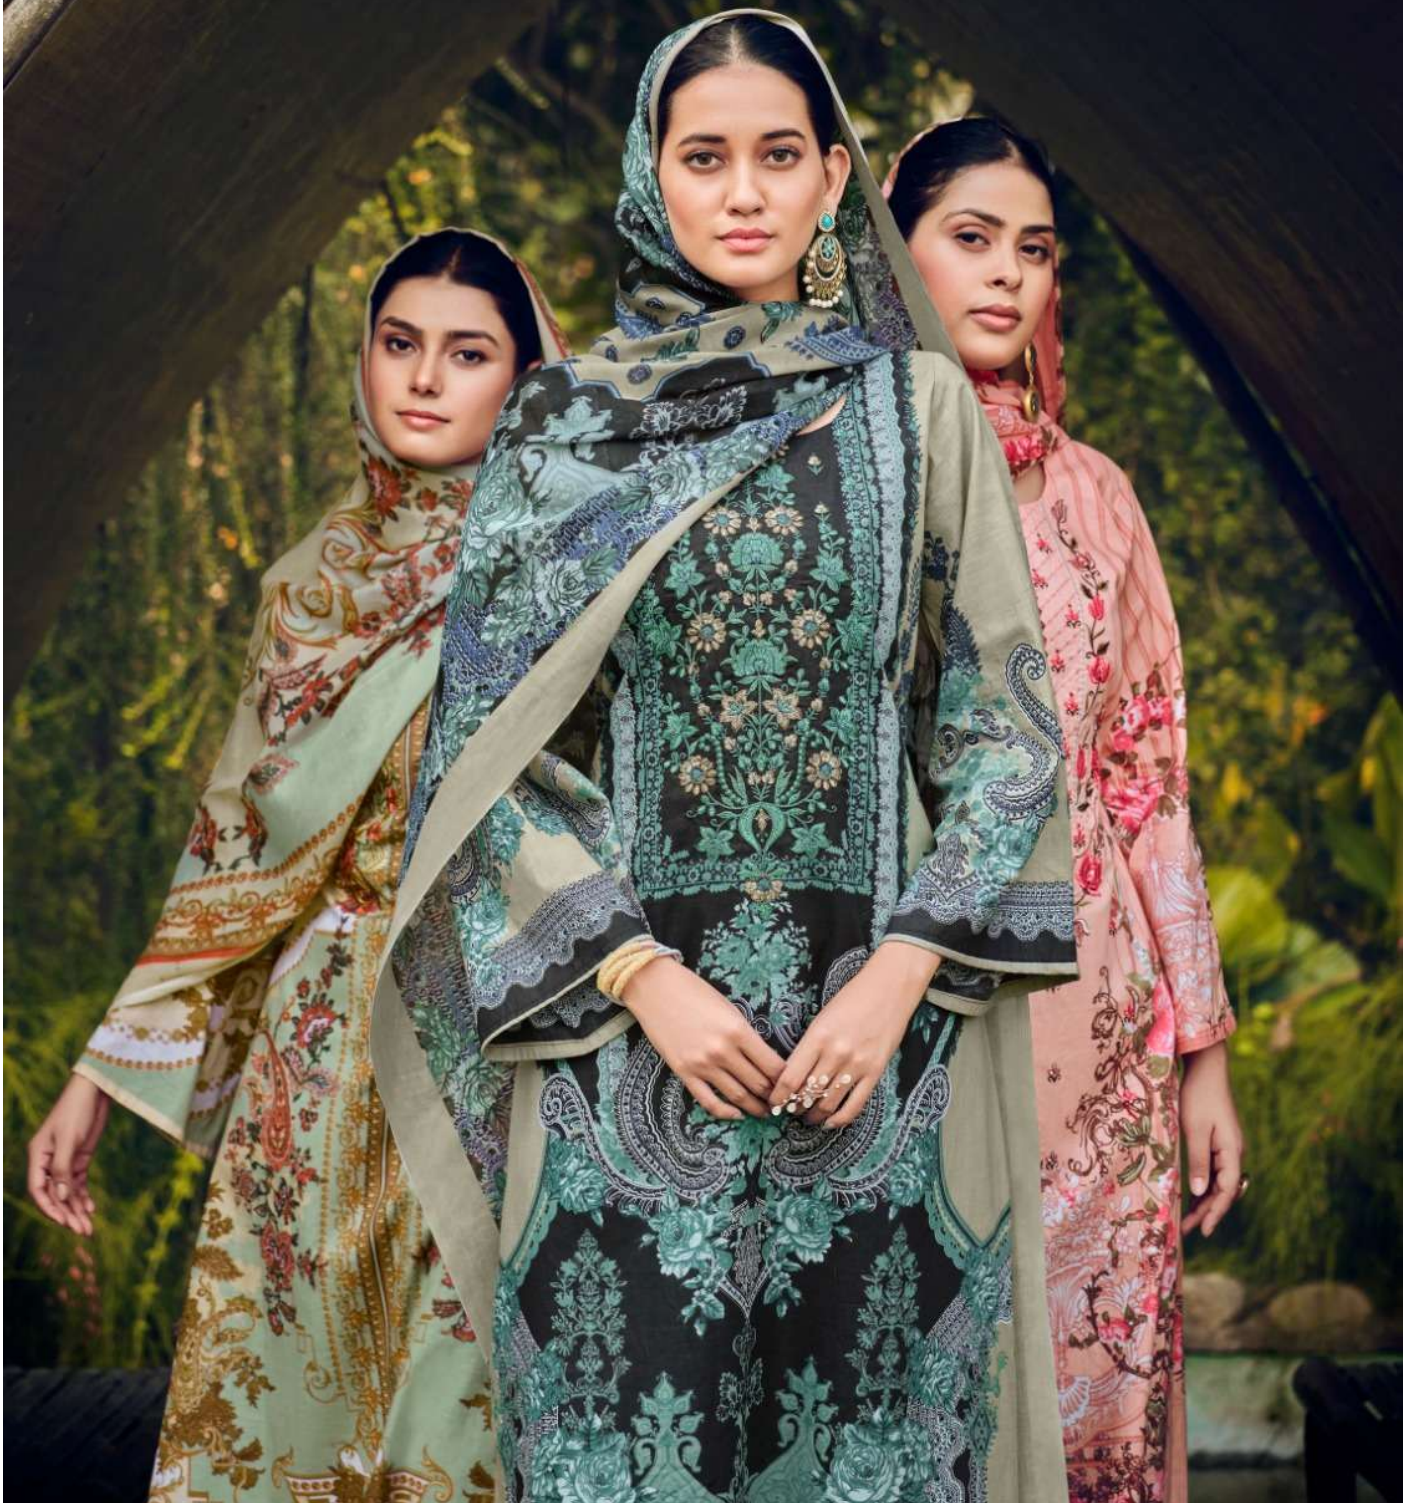

Belliza®
Designer Studio

Naira
VOL-20

Belliza®
Designer Studio

Naira
VOL-20

Belliza®
Designer Studio

THIS SEASON IS ALL ABOUT STRONG HUES MIXED WITH VIBRANT FLORAL TO CAREFULLY REDEFINE CHIC LOOKS.

BelliZa®
Designer Studio
843-001

BECAUSE YOU ARE ONE OF A KIND HEAVY COLORFUL FABRIC INDULGE IN CREATIVE DESIGN TO GIVE A VALUED TOUCH.

BelliZa®
Designer Studio

CATCH THE SEASONS' RELIGIOUS FEMINE MOOD THIS COLLECTION BEAUTIFUL GREEN PRINTED DRESS AND PATTERN
INSPIRED BY THE BEAUTY OF NATURE