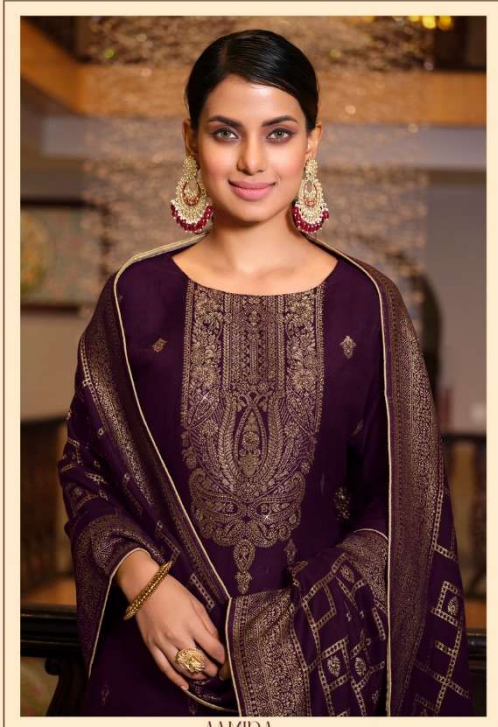

Belliza[®]
Designer Studio

AMIRA

AMIRA
840-006

Belliza®
Designer Studio

TOP

100% PURE VISCOSE PASHMINA JAQUARD WITH SWAROVSKI WORK. (2.50 MTR APX)

DUPATTA

100% PURE VISCOSE PASHMINA JAQUARD. (2.30 MTR APX)