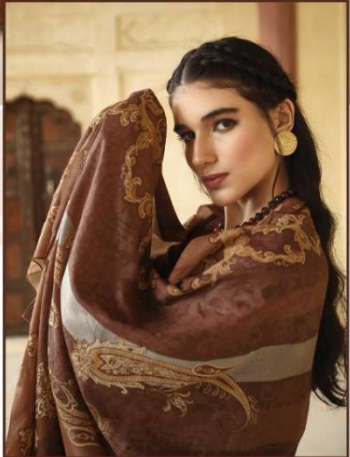

Fida
A Brand by LCTM

COU

1006