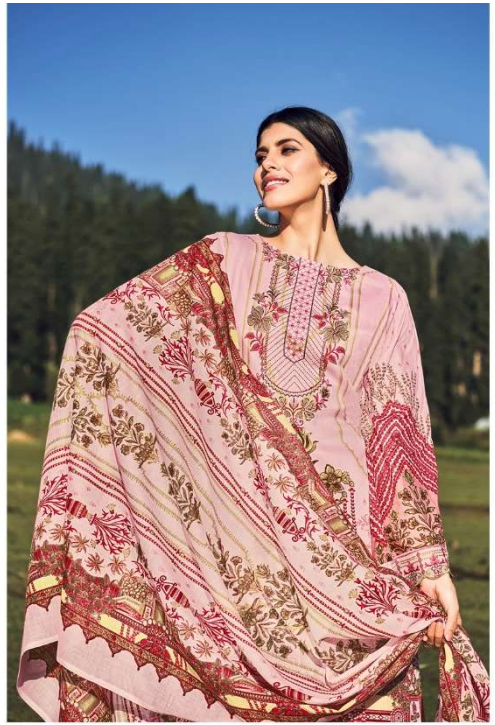

BelliZa®
Designer Studio

FABULOUS **fashion**

829-006