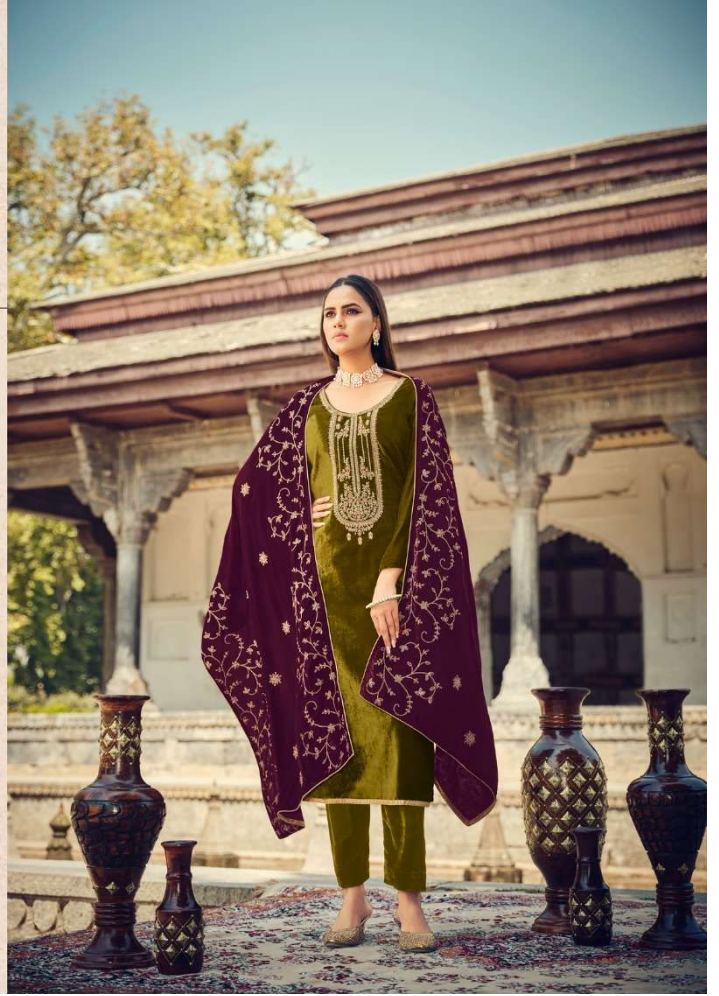

Belliza[®]
Designer Studio

BelliZa[®]
Designer Studio

— fresh color and style. . . — 833-001 —

Belliza[®]
Designer Studio

BelliZa[®]

Designer Studio

833-002

Belliza[®]
Designer Studio

Garment revealed a vibrant.....
833-004

This spring seasons . . .

BeltiZa[®]
Designer Studio

833-005

833-001

833-002

833-003

833-004

833-005

833-006

TOP

100% PURE VELVET WITH HEAVY EMBROIDERY WORK. (2.50 MTR APX)

DUPATTA

100% PURE VELVET STOLE WITH HEAVY EMBROIDERY WORK. (2.30 MTR APX)

BOTTOM

100% PURE VELVET. (3 MTR APX)