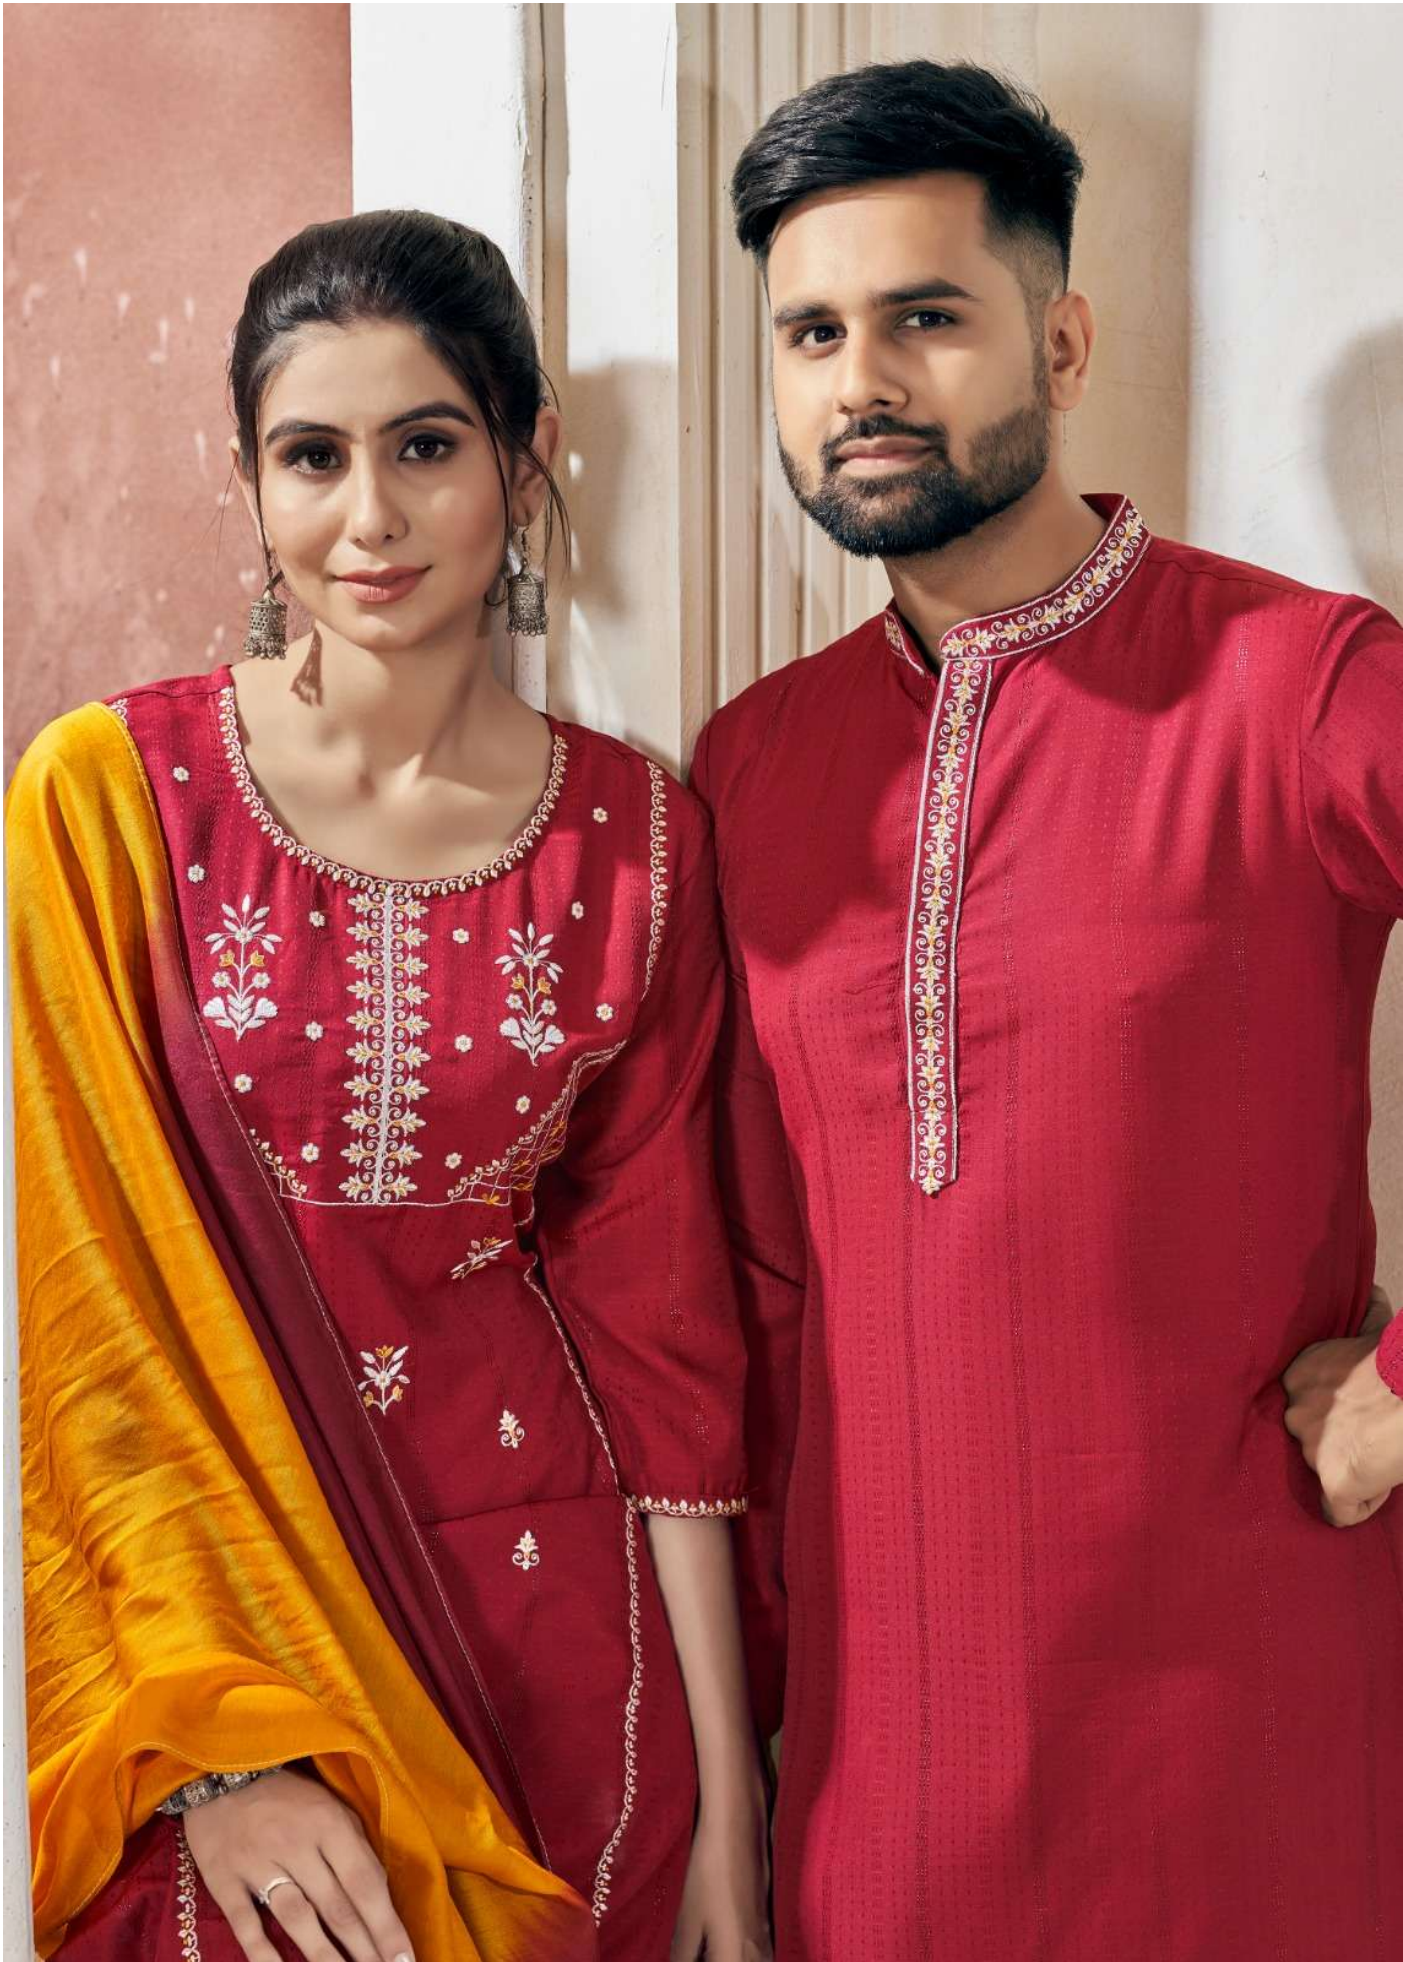

1001

Royal Couple

VOL-13

1002

1004

1005

BE NATURAL,
BE BEAUTIFUL, BE YOU
BEAUTY FADES AFTERTIME BUT PERSONALITY IS FOREVER

1006

1001

1002

1003

1004

1005

1006

MEN'S KURTA SIZE CHART

SIZE	CHEST	WAIST	HIP	SHOULDER	LENGTH
M	41	39	43	16 1/2	44
L	43	41	45	17	44
XL	45	43	47	17 1/2	44
XXL	47	45	49	18	44