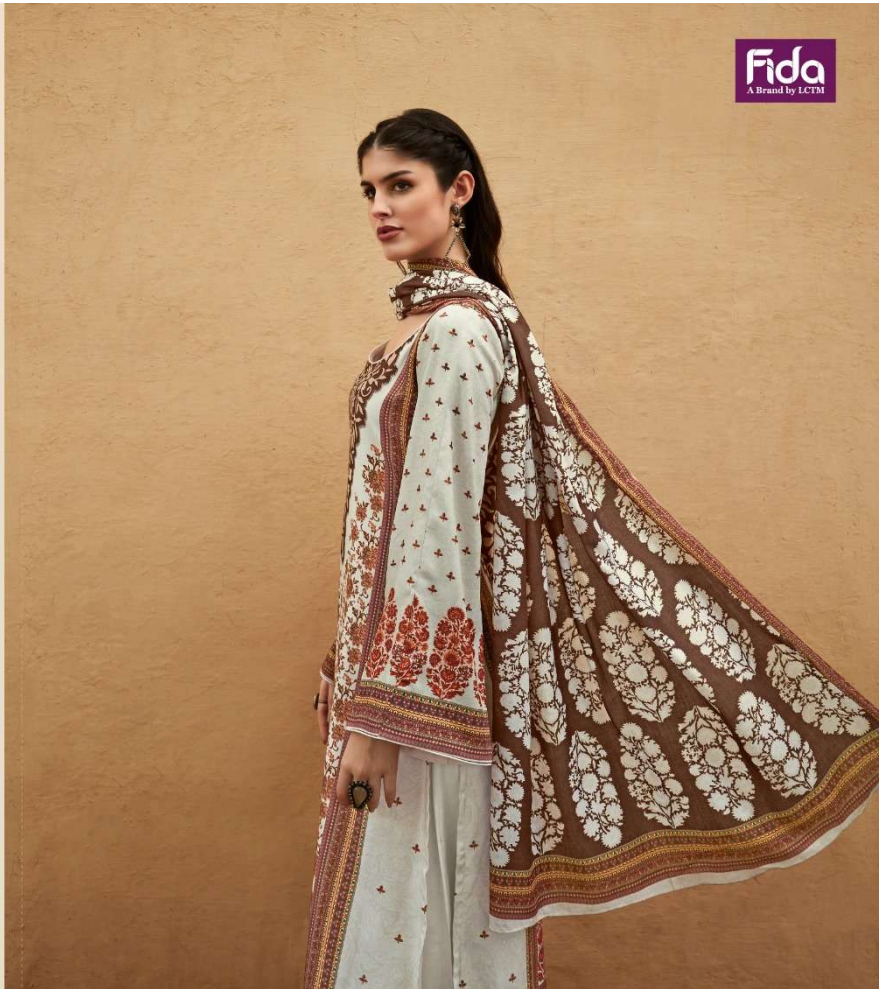

• enjoy the little thing •

• CODE I1001 •

Fida
A Brand by LCFM