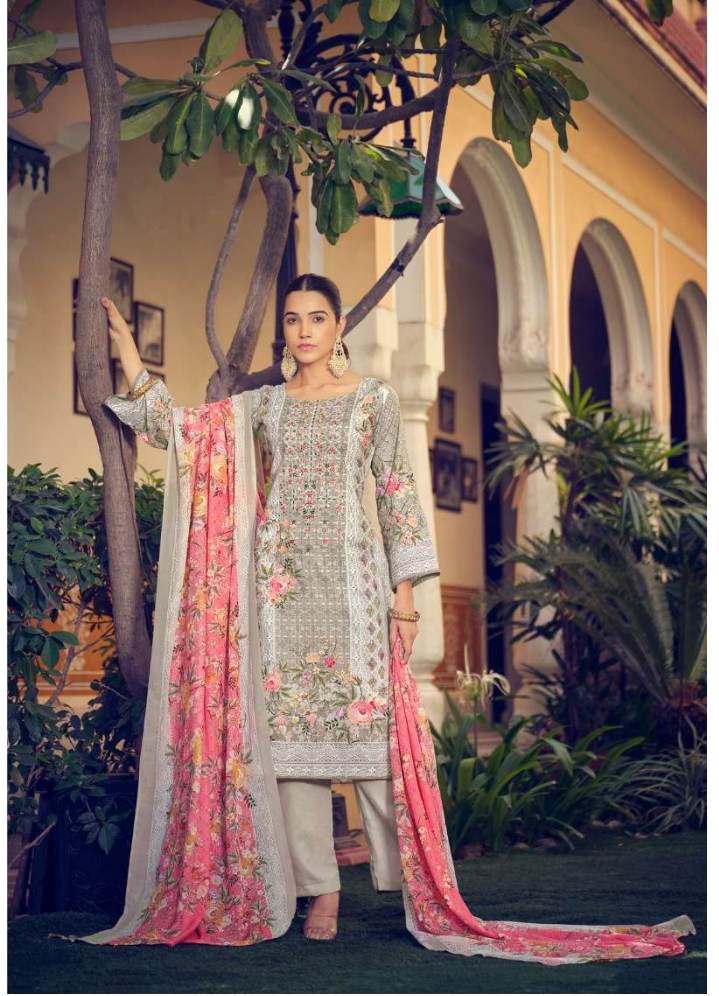

Belliza®
Designer Studio
824-001