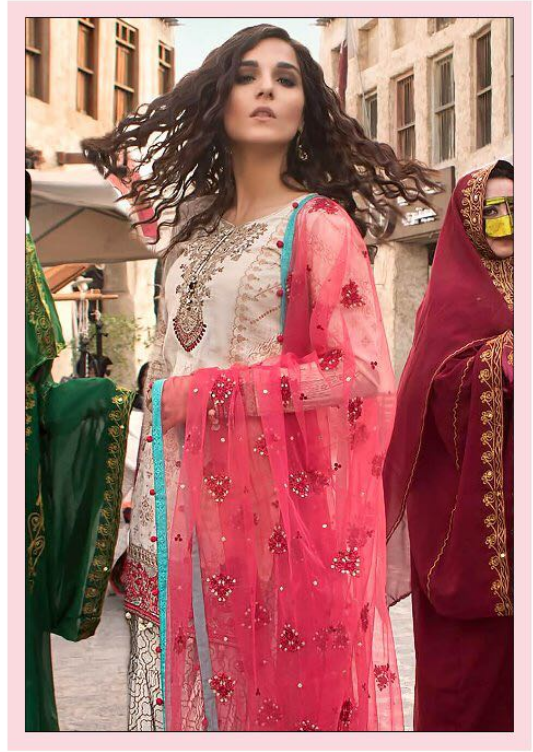

Shree
FABR

MARIYA.B.LAWN 18
Summer Collection