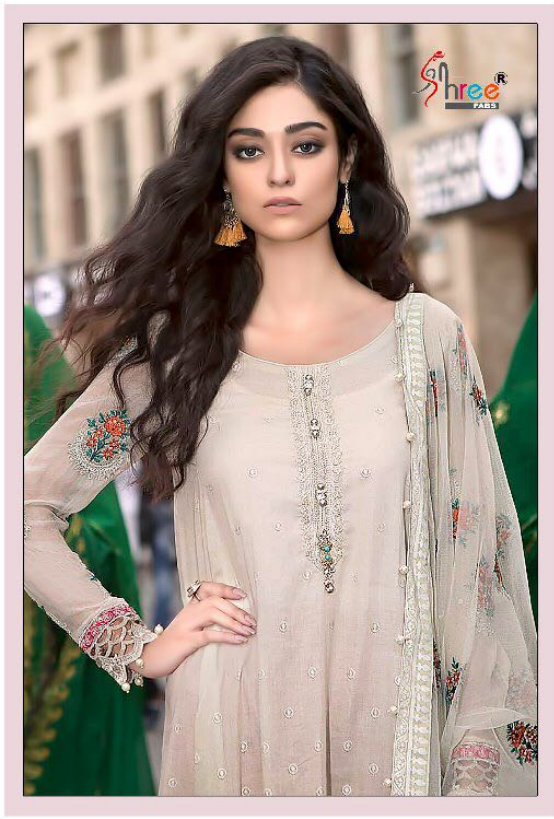

MARIYA.B.LAWN 18
Summer Collection

1016