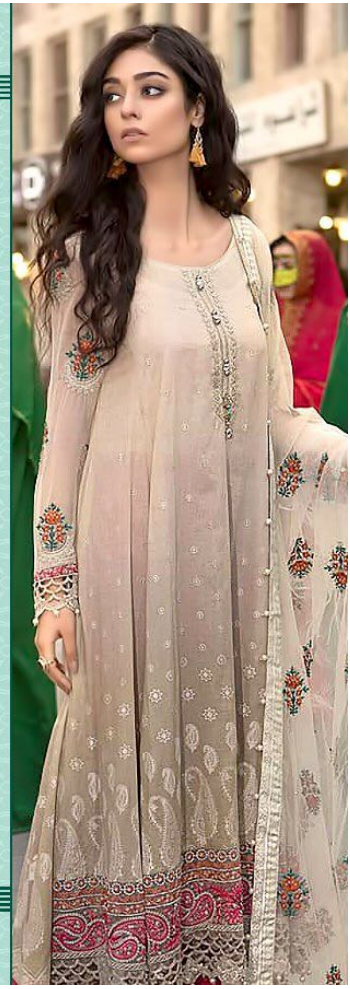

1015

1016

1018

MARIYA.B.LAWN 18
Summer Collection

MARIYA.B.LAWN 18
Summer Collection

1017

MARIYA.B.LAWN 18
Summer Collection

1011

MARIYA.B.LAWN 18
Summer Collection

1015

MARIYA.B.LAWN 18
Summer Collection

1013

Shree
FABR

MARIYA.B.LAWN 18
Summer Collection

1014

Hellow to everyone

present new looking and stylish printed designs

MARIYA.B.LAWN 18

Summer Collection

	TOP	BOTTOM (2.75-MTR)	DUPATTA	RATE
1011	CAMBRIC COTTON PRINT (SLEEVE GEORGETTE WITH HEAVY EMBROIDERY)	SEMI LAWN (PRINTED)	NET (HEAVY EMBROIDERY WORK)	987.00
1012	CAMBRIC COTTON PRINT (HEAVY EMBROIDERY)	SEMI LAWN (WORK)	SIFFON PRINTED	740.00
1013	CAMBRIC COTTON FRONT SIFLY (BACK SLEEVE PRINT WITH HEAVY EMBROIDERY)	SEMI LAWN	NET (HEAVY EMBROIDERY WORK)	1159.00
1014	CAMBRIC COTTON PRINT (HEAVY EMBROIDERY)	SEMI LAWN (PRINTED)	NET (HEAVY EMBROIDERY WORK)	910.00
1015	CAMBRIC COTTON PRINT (HEAVY EMBROIDERY)	SEMI LAWN (WORK)	SIFFON PRINTED	740.00
1016	CAMBRIC COTTON PRINT (SLEEVE GEORGETTE WITH HEAVY EMBROIDERY)	SEMI LAWN (PRINTED)	NET (HEAVY EMBROIDERY WORK)	987.00
1017	CAMBRIC COTTON PRINT (HEAVY EMBROIDERY)	SEMI LAWN (PRINTED)	NET (HEAVY EMBROIDERY WORK)	910.00
1018	CAMBRIC COTTON FRONT SIFLY (BACK SLEEVE PRINT WITH HEAVY EMBROIDERY)	SEMI LAWN	NET (HEAVY EMBROIDERY WORK)	1159.00