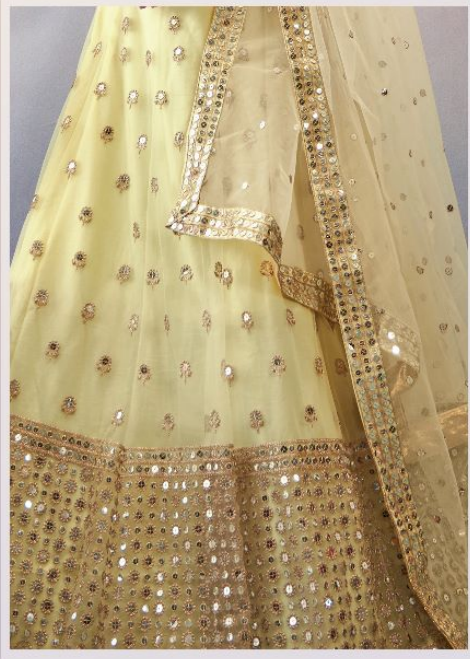

5009

5009

Anantesh
Lifestyle

OCCATIONS VOL.3
5009

Anantesh
Lifestyle

OCCATIONS VOL.3
5011

5011

Anantesh
Lifestyle

5009

5010

5011

D.no.	Main colour	Lehenga fabric	Blouse fabric	DUPATTA fabric	size (semi stitched)	WORK DETAILS	price
5009	dark pink	PREMIUM BUTTERFLY NET WITH CAN CAN	PREMIUM NET WITH INNER	PREMIUM BUTTERFLY NET	UP TO 42 (BUST & WAIST)	PREMIUM SEQUANCE	5495
5010	light cream	PREMIUM BUTTERFLY NET WITH CAN CAN	PREMIUM NET WITH INNER	PREMIUM BUTTERFLY NET	UP TO 42 (BUST & WAIST)	PREMIUM SEQUANCE	5495
5011	sky blue	PREMIUM BUTTERFLY NET WITH CAN CAN	PREMIUM NET WITH INNER	PREMIUM BUTTERFLY NET	UP TO 42 (BUST & WAIST)	PREMIUM SEQUANCE	5495
TOTAL DESIGNS:-		AVERAGE RATE- 5495/-		GST-12%		TOTAL AMOUNT -16485/-	