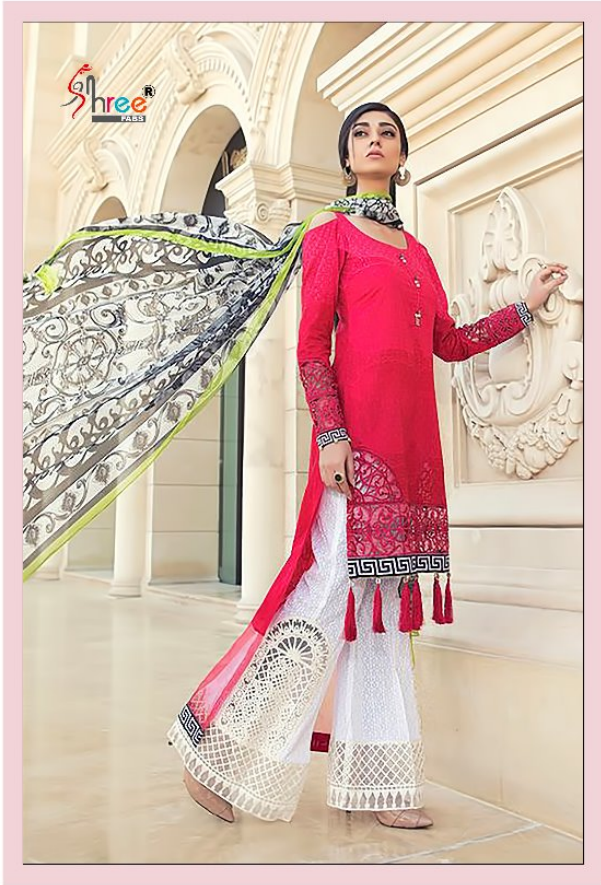

MARIYA.B.LAWN 18^{NX}
Summer Collection

Shree
FABR

MARIYA.B.LAWN 18^{NX}
Summer Collection

1018

MARIYA.B.LAWN 18^{NX}
Summer Collection

MARIYA.B.LAWN 18 NX
Summer Collection

1011

Shree
FABR

MARIYA.B.LAWN 18^{NX}
Summer Collection

1014

MARIYA.B.LAWN 18^{NX}
Summer Collection

present new looking and stylish printed designs

MARIYA.B.LAWN 18^{NX}

Summer Collection

	TOP	BOTTOM (2.75-MTR)	DUPATTA	RATE
1011	CAMBRIC COTTON PRINT (SLEEVE GEORGETTE WITH HEAVY EMBROIDERY)	SEMI LAWN (PRINTED)	NET (HEAVY EMBROIDERY WORK)	987.00
1012	CAMBRIC COTTON PRINT (HEAVY EMBROIDERY)	SEMI LAWN (WORK)	SIFFON PRINTED	740.00
1014	CAMBRIC COTTON PRINT (HEAVY EMBROIDERY)	SEMI LAWN (PRINTED)	NET (HEAVY EMBROIDERY WORK)	910.00
1017	CAMBRIC COTTON PRINT (HEAVY EMBROIDERY)	SEMI LAWN (PRINTED)	NET (HEAVY EMBROIDERY WORK)	910.00
1018	CAMBRIC COTTON FRONT SIFLY (BACK SLEEVE PRINT WITH HEAVY EMBROIDERY)	SEMI LAWN	NET (HEAVY EMBROIDERY WORK)	1159.00