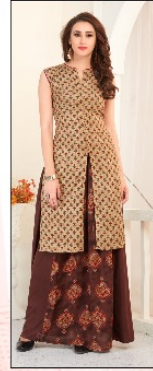

SHAFANAZ

A PRODUCT OF VF INDIA

Realin

Moving with silky grace,
your elegance will be
clear for all to behold
and enjoy. Celebrate your
delicate side with the
exquisite Indian Voile
collection.

1001

1001

1002

1003

1004

1005

1006

1004

NAME	VEE FAB	
D.NO.	SIZE	FABRICS
1001	M-38, L-40, XL-42, XXL-44	HEAVY RAYON
1002	M-38, L-40, XL-42, XXL-44	HEAVY RAYON
1003	M-38, L-40, XL-42, XXL-44	HEAVY RAYON
1004	M-38, L-40, XL-42, XXL-44	HEAVY RAYON
1005	M-38, L-40, XL-42, XXL-44	HEAVY RAYON
1006	M-38, L-40, XL-42, XXL-44	HEAVY RAYON