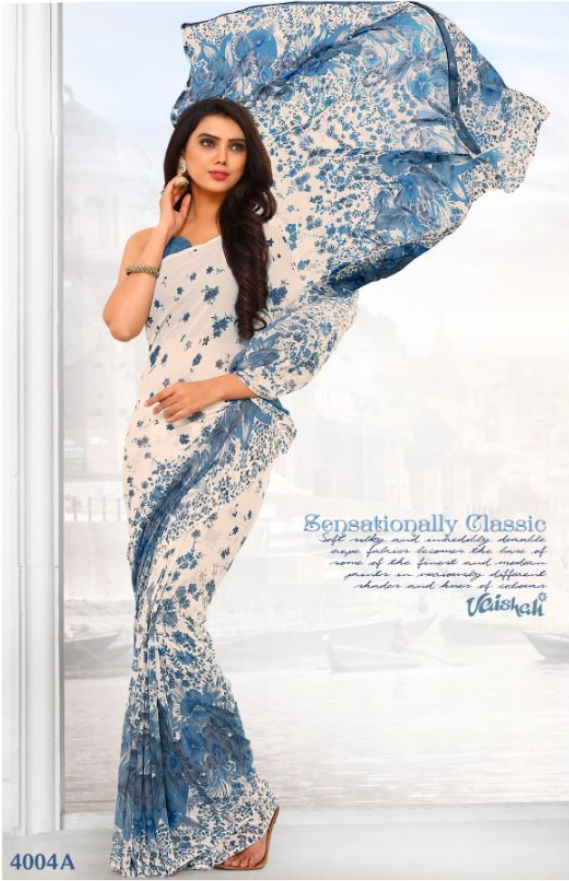

A woman with long dark hair is the central figure, wearing a vibrant blue and pink patterned saree. She is looking down thoughtfully, with her hand resting on her chin. The background is a collage of similar patterns in various colors. The brand name 'Vaishali' is written in a stylized font in the top right corner.

Vaishali®

Bold Impressions

4001A 4001B 4002A 4002B 4003A 4003B 4004A 4004B

4005A 4005B 4006A 4006B 4007A 4007B 4008A 4008B

4009A 4009B 4010A 4010B 4011A 4011B 4012A 4012B

4013A 4013B 4014A 4014B 4015A 4015B

# Traditionally Perfect

*Soft, silky and incredibly durable  
saree fabric becomes the base of  
some of the finest and modern  
prints in various different  
shades and hues of colors*

**Vaishali**

Vaishali

4005A

B

A woman with long dark hair is the central figure, wearing a vibrant blue and pink patterned saree. She is looking down with a contemplative expression, her hand resting near her chin. The background is a collage of similar patterns in various colors, including blue, pink, and teal. The brand name 'Vaishali' is written in a stylized white font in the upper right corner.