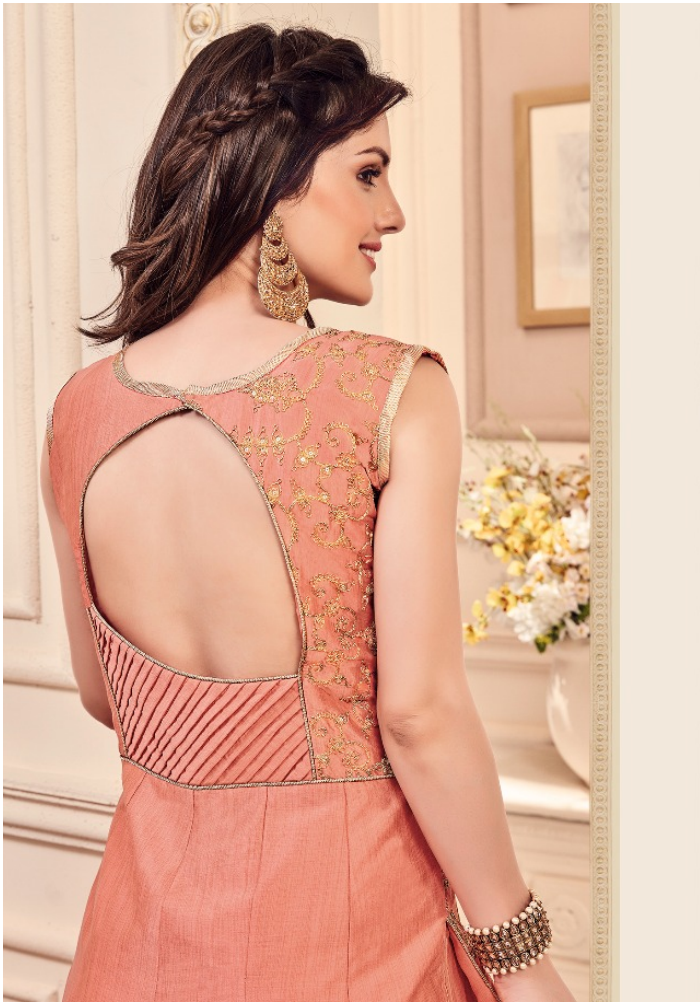

MERAKI
SOUL CREATIVITY

Grace

D.no	Fabric Details
4031	Heavy modal (6mtr flare - 58/60 height) with full sleeves, leggings & 2.25 mtr nett dupatta
4032	Heavy modal (58/60 height) with full sleeves, leggings & 2.25 mtr nett dupatta
4033	Heavy modal (6mtr flare - 58/60 height) with full sleeves, leggings & 2.25 mtr nett dupatta
4034	Mayura silk (58/60 height) with full sleeves, leggings & 2.25 mtr nett dupatta
4035	Phantom silk (58/60 height) with full sleeves, leggings & 2.25 mtr nett dupatta
4036	Heavy modal (6mtr flare - 58/60 height) with full sleeves, leggings & 2.25 mtr nett dupatta

Rate
2295/-

Size
L · XL · XXL

A Product By :

MERAKI

4035

4034

MERAKI

4036