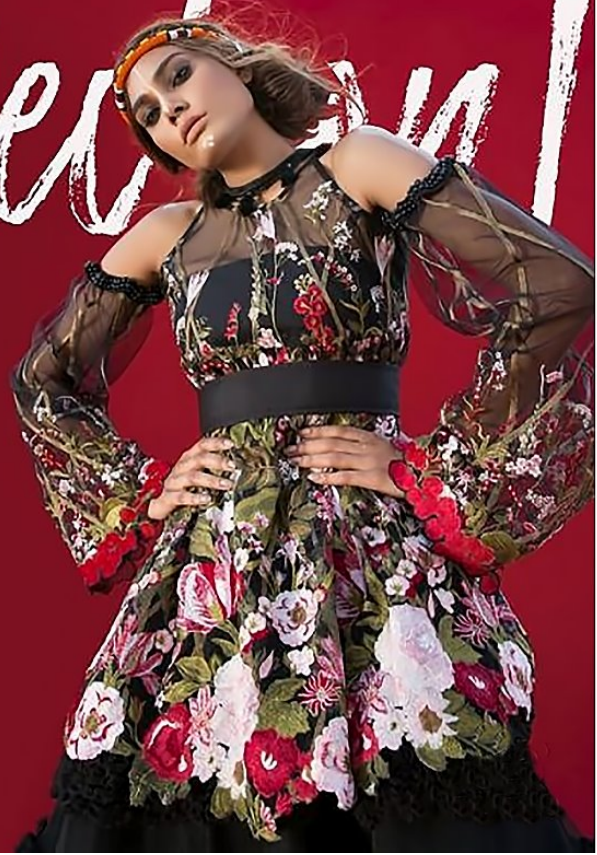

SANA SAFINAZ

Luxury Collection

Vol-3

SHEER

power

SANA SAFINAZ
Luxury Collection

Vol-3

SANA SAFINAZ
Luxury Collection
Vol-3

Sana Safinaz
Luxury Collection
Vol-3

Hellow to everyone

present new looking and stylish printed designs

SANA SAFINAZ

Luxury Collection

Vol-3

| | TOP | BOTTOM (2.75-Mtr) | DUPATTA |
|------------|---|-----------------------------|------------------------------|
| 111 | Cambric Cotton (Print With Self Embroidery) | Semi Lawn | Chiffon Printed |
| 112 | Cambric Cotton (Print With Lace Camical Work) | Semi Lawn | Chiffon Printed |
| 113 | Heavy Embroidered Net (with cotton inner & back cotton print) | Semi Lawn | Chiffon Printed |
| 114 | Heavy Embroidered Net (with cotton inner & back cotton print) | Semi Lawn (Work) | Chiffon Printed |
| 115 | Cambric Cotton (Print With Self Embroidery) | Semi Lawn | Chiffon Printed |
| 116 | Cambric Cotton (Print With Lace Camical Work) | Semi Lawn | Chiffon Printed |
| 117 | Cambric Cotton (Self Embroidery With Heavy Patch Work) | Semi Lawn | Loop Heavy Embroidery |