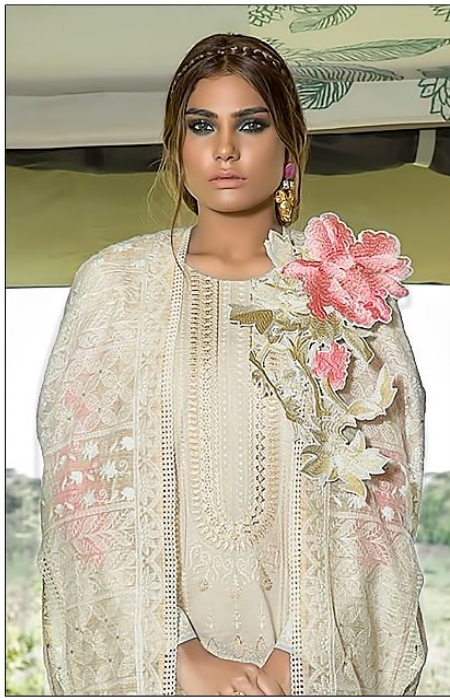

SANA SAFINAZ
Luxury Collection
Vol-3

117