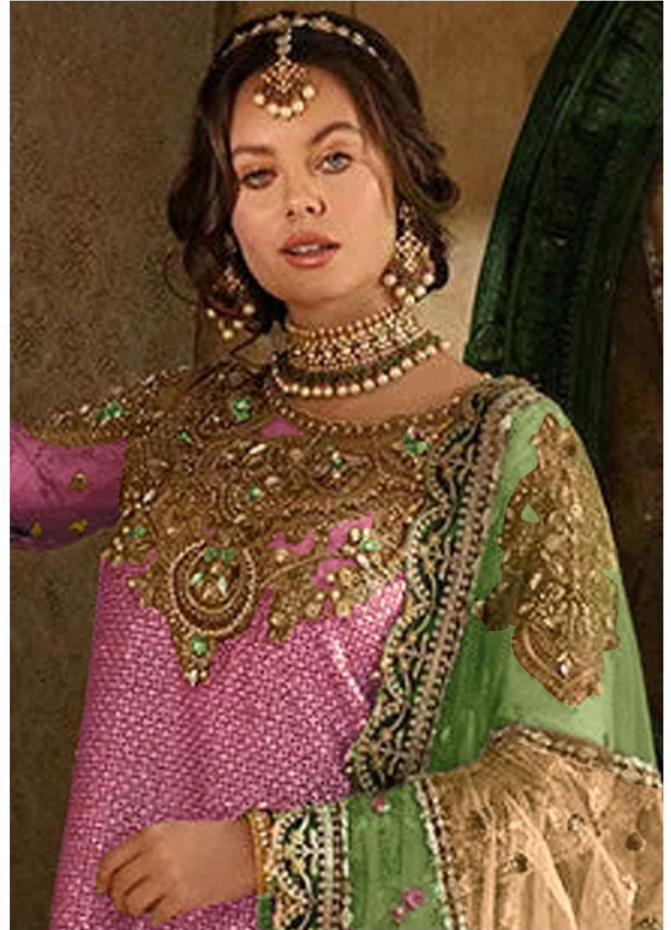

S - 99 C

S - 99 D

Serina^{TM}
Pakistani Suit
A BRAND BY MEGHA EXPORT
S - 99 C