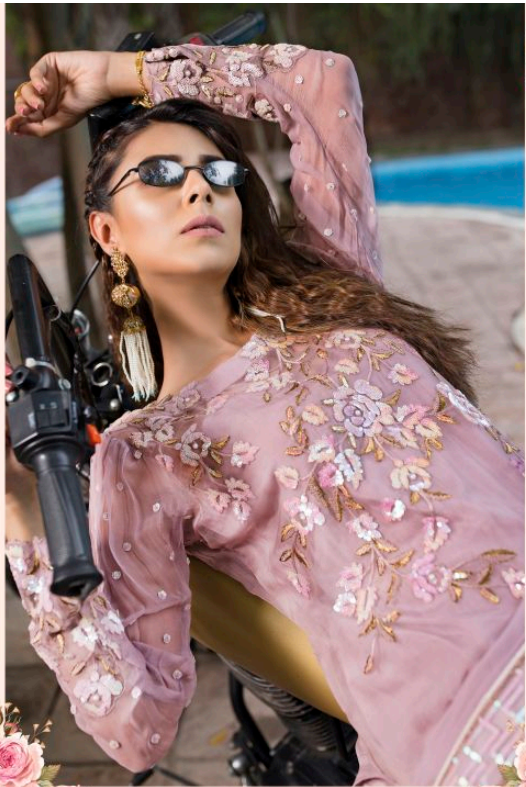

GODESS OF
D.No:-2003 Style