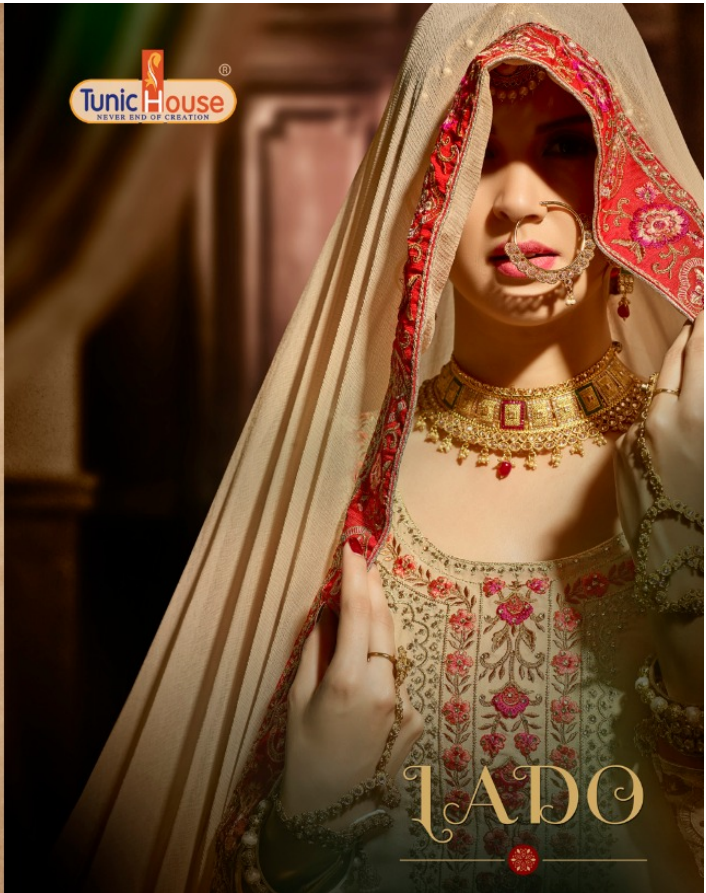

LADO

MO. 08469932910
tunichouse1009@gmail.com

www.facebook.com/tunic.house
 www.tunichouse.com

COMPLIMENTARY COPY - NOT FOR SALE

R.digital