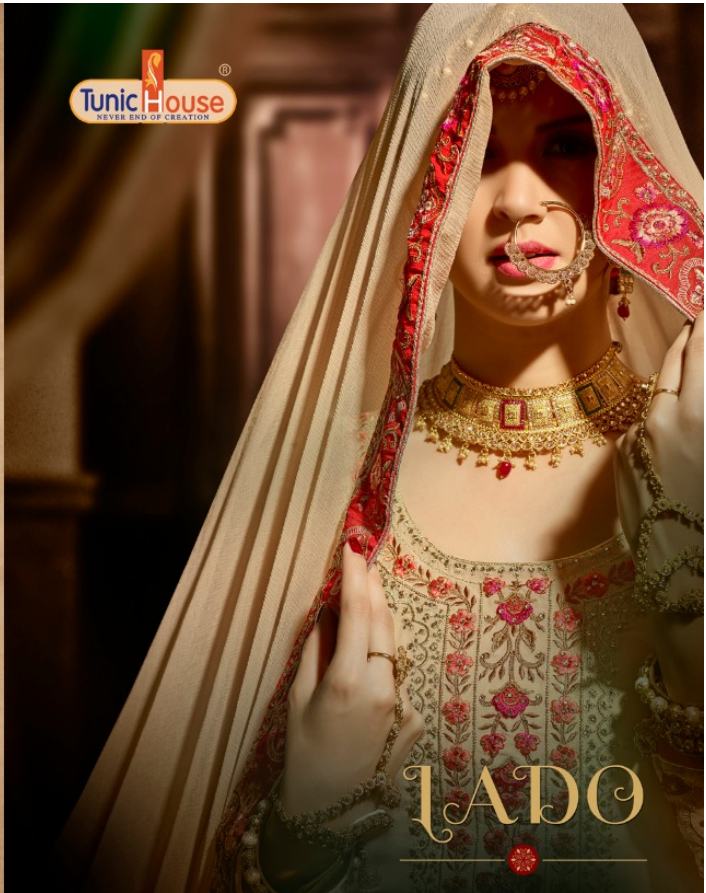

47003 47004

LADO

MO. 08469932910
tunichouse1009@gmail.com

www.facebook.com/tunic.house
 www.tunichouse.com

COMPLIMENTARY COPY - NOT FOR SALE

R.digital