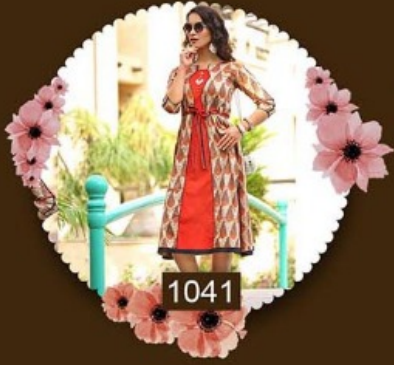

A woman with long, wavy brown hair is standing on a wooden deck next to a swimming pool. She is wearing a long-sleeved, knee-length dress in shades of teal and green with a geometric pattern. The dress has a square neckline with a decorative orange and brown beaded chain. A matching orange and brown belt is tied around her waist. She is also wearing gold and silver sandals and a watch. In the background, there is a building with an arched window and a palm tree.

Manisha Fashion™  
Maaza

1047

Maaza

*Summer's Beauty*

A woman with long, wavy brown hair is standing on a wooden deck next to a swimming pool. She is wearing a teal and orange patterned dress with a matching orange sash and a decorative orange and teal tassel necklace. She is also wearing gold and silver sandals and a watch. The background features a building with an arched window and palm trees.

Manisha Fashion™  
Maaza

1047

A woman with long, wavy brown hair is standing on a wooden deck next to a swimming pool. She is wearing a long-sleeved, knee-length kurta in a light beige color with a black and gold geometric pattern along the neckline, sleeves, and hem. The kurta has a blue waistband with a drawstring and tassels. She is also wearing grey leggings and gold sandals. In the background, there is a building with an arched doorway and palm trees.