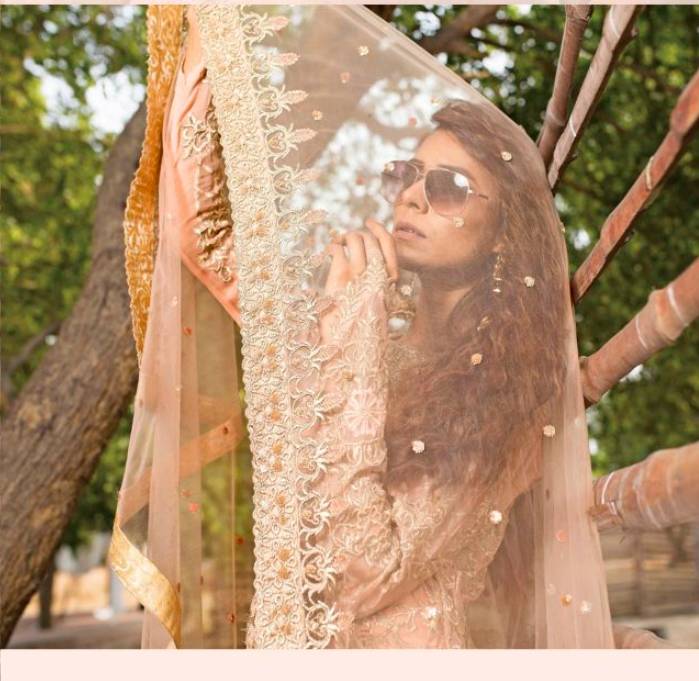

SD

WELL *Defined*

Don this dress, and open wide a world of wonders. A world where everything you see is picture perfect, where beauty still reigns supreme, where spring rules the roost all round the year! A dimension beyond our wildest dreams, a domain composed of the exquisite. A world of magic awaits you, and all your admirers.

D.No:-2004