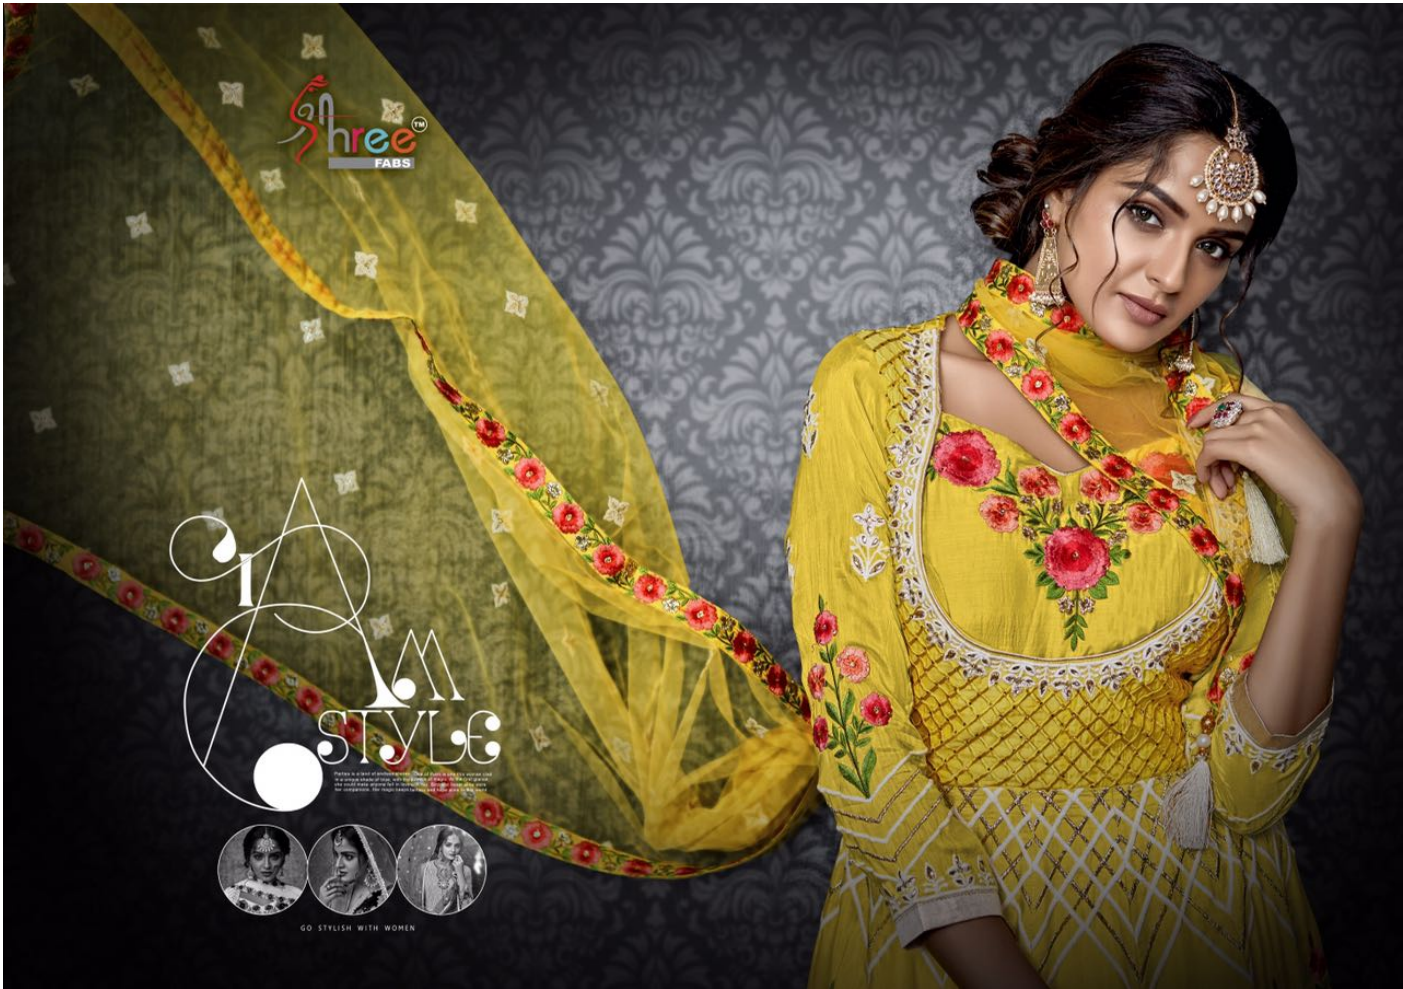

SHEHNAI VOL - 08
BRIDAL COLLECTION

Shree™
FABS

SHEHNAI
BRIDAL COLLECTION

ShreeTM
FABS

SHEHNAI
BRIDAL COLLECTION

VOL - 08

Shree
FABS

A
STYLE

GO STYLISH WITH WOMEN

Shree
FABRI

**THE WONDERFUL
WORLD OF DAZZLING
PATTERNS**

FROM THE FABRICI ASSOCIATES TO THE LATEST TRENDS
REVEALS THE ONE COLLECTOR'S POINT OF VIEW OF CRAFTSMAN
CONCEPTS AND EXPLORES IN BEAUTIFUL COLLECTIONS. SALMAN
LAWRENCE IS INSPIRED BY INDIA'S CULTURE AND BEAUTIFUL PATTERNS