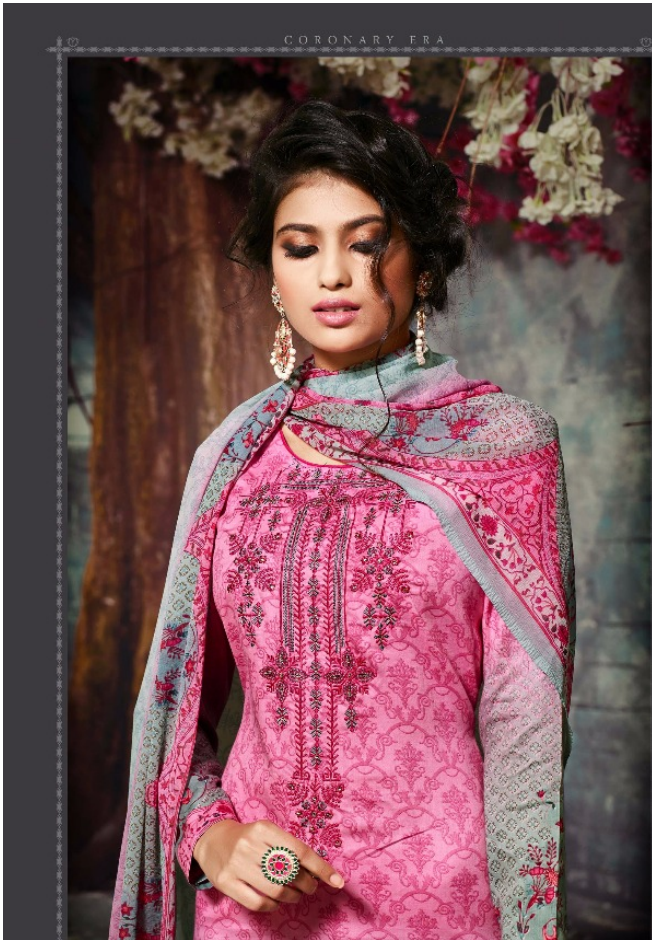

EXOTIC EFFECT

Sargam Prints
100% OF QUALITY AND CREATIVITY

CORONARY ERA

D.NO.68001

CORONARY FRA

D.NO.68003

The image features a central diamond-shaped frame with a dark, reflective border. Inside the frame, a clear reflection of cherry blossoms is visible, mirroring the scene around it. The background is a dense field of cherry blossoms in various shades of pink and white, set against a dark, textured wall. The overall composition is symmetrical and visually rich.