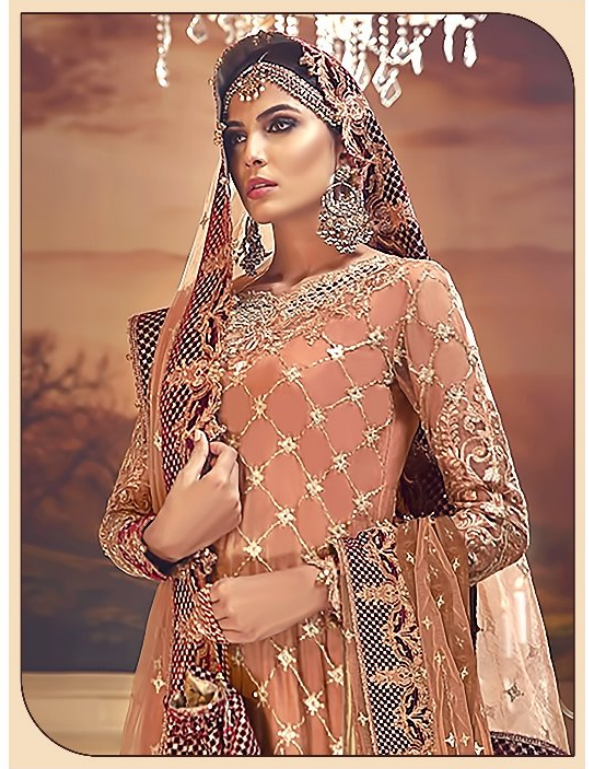

Shree®
FABS

ANAYA

1902

ANAYA

ANAYA

1901

Hellow to everyone

present new looking and stylish printed designs

ANAYA

	TOP	BOTTOM / INNER	DUPATTA	RATE
1901	Diamond Net Heavy Embroidery	Santoon	Net Heavy Embroidery	1199.00
1902	Georgette	Jecard / Santoon	Net Heavy Embroidery	1249.00
1903	Organza Tissue	Santoon (Work)	Net Heavy Embroidery	1199.00
1904	Georgette	Santoon	Net Heavy Embroidery	1199.00
1905	Diamond Net Heavy Embroidery	Jecard / Santoon	Nejbeen Four Side Border	1199.00
1906	Georgette	Santoon / Santoon (Work)	Net Heavy Embroidery	1149.00