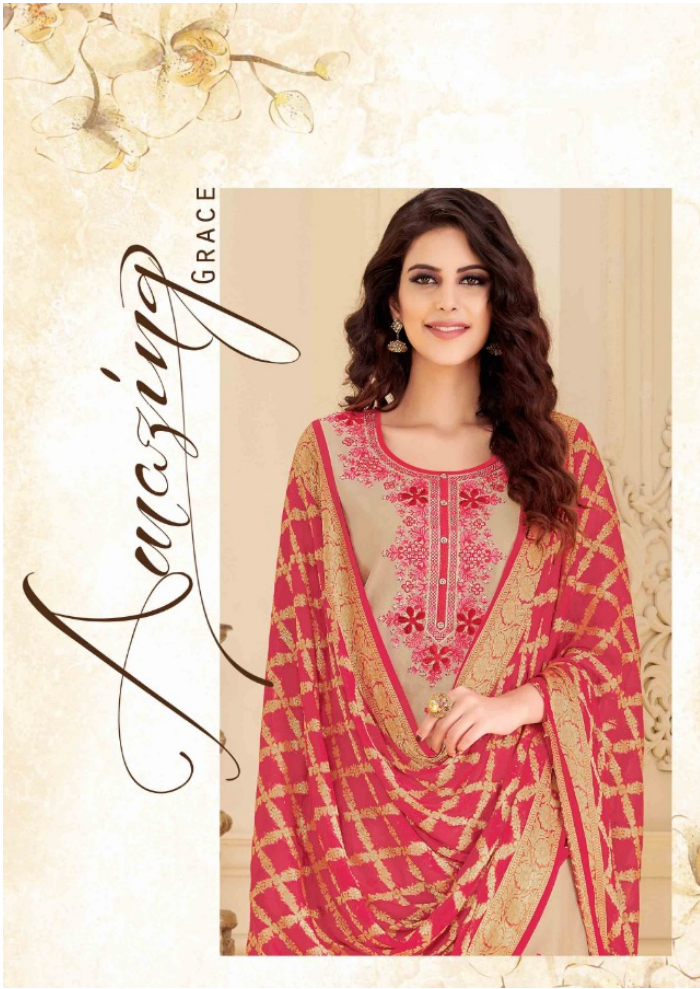

GRACEFUL IN *Appearance*

KALARANG

TRANSFORMING FASHION

CATALOG NAME: **Rhythm**

PIECES : **4**

	FABRICS DETAILS (Material Only)
TOP	CHANDERI SILK WITH INNER
BOTTOM	COTTON SLUB
DUPATTA	BORDER JAAL JARI NAZNEEN

KALARANG

Rhythm

Beauty
SUTRA

D.No. 182

MINT
Moment

D.No. 184

GRACEFUL IN *Appearance*

D.No. 181