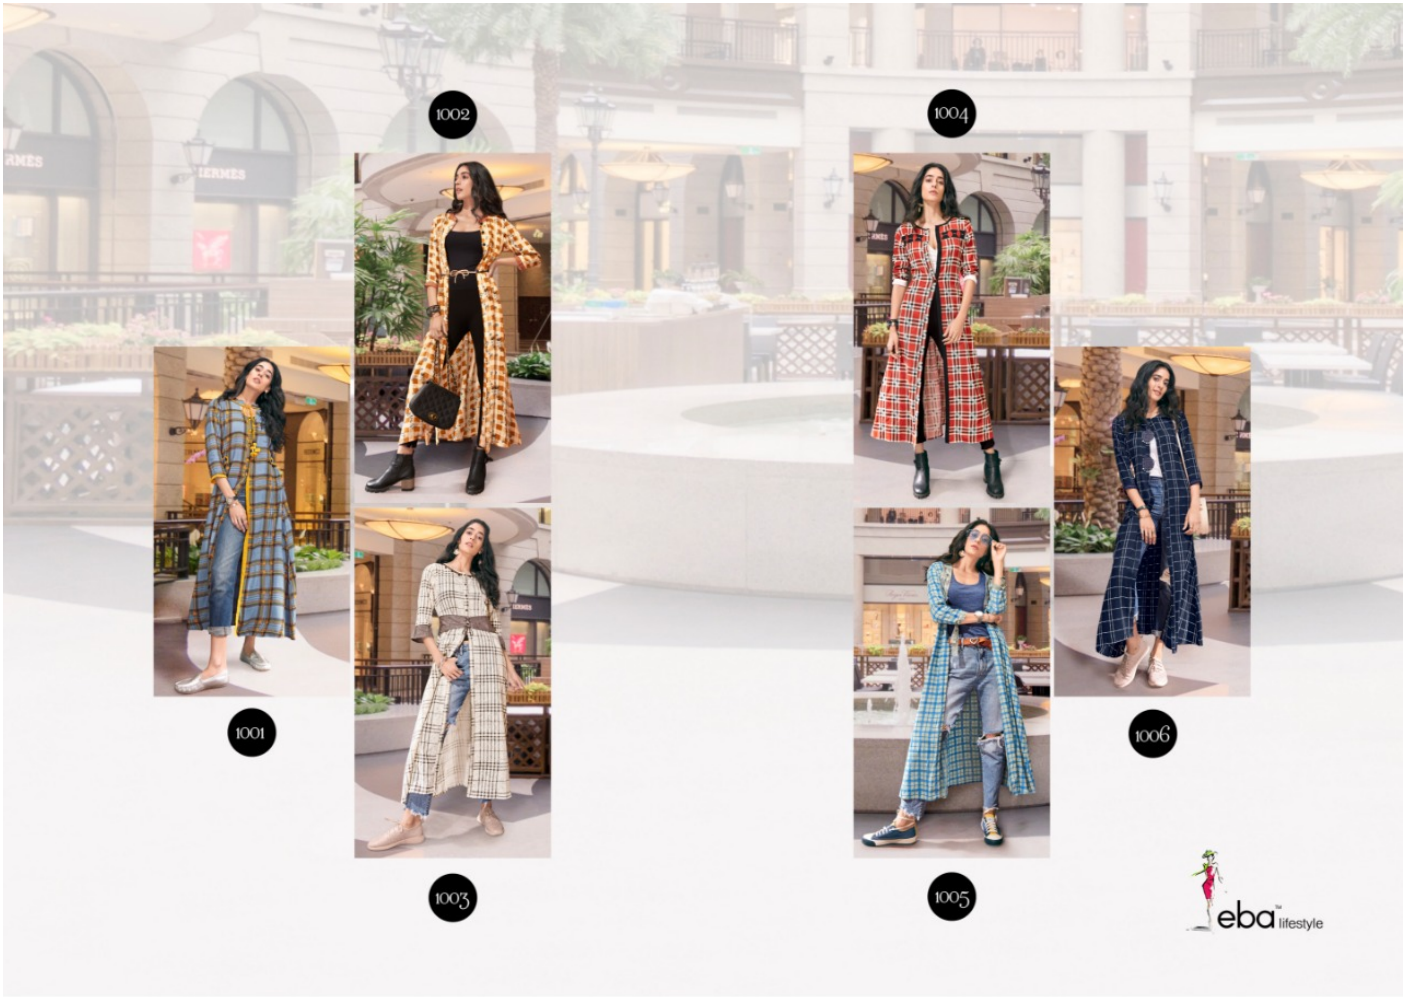

Eba vol-7
Shrug Style

 Eba western kurti
Gmail:- ebalifestyle@gmail.com
Mob : 9662370082
Mob : 8905385070

A PRODUCT BY ARWIN FASHION SURAT

Complimentary Copy Not For Sale

1005

1001

eba lifestyle

1004