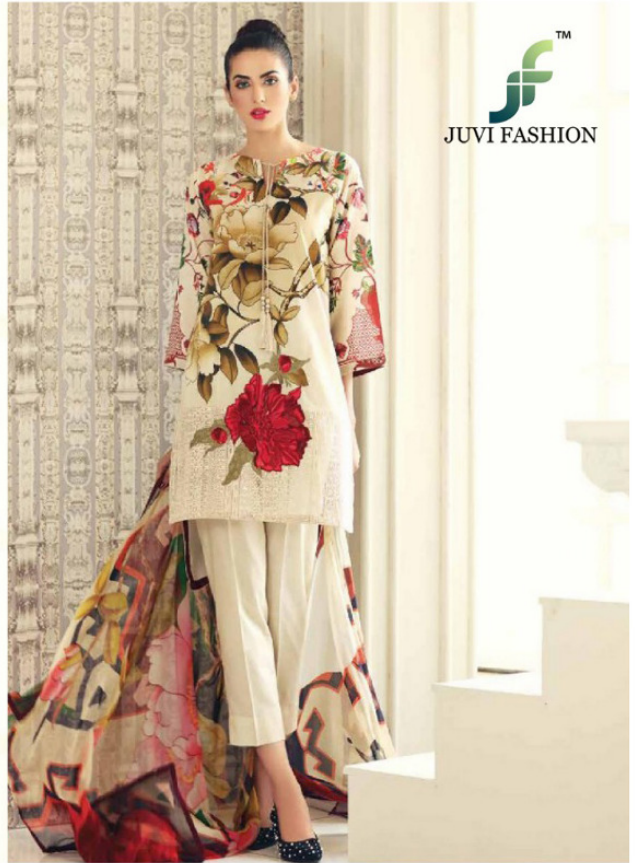

Firdous Gold

PREMIUM LAWN COLLECTION

JUVI FASHION

Summer Charm

JUVI FASHION

Findous Gold

PREMIUM LAWN COLLECTION

D.NO.	TOP	BOTTOM	DUPATTA
20001	COTTON SATIN PRINT (WITH HEAVY EMBROIDERY PATCH)	SEMI LAWN	SIFFON PRINTED
20002	COTTON SATIN PRINT (WITH HEAVY EMBROIDERY PATCH)	SEMI LAWN	NAJNEEN EMBROIDERY WORK
20003	COTTON SATIN PRINT (WITH HEAVY SELF EMBROIDERY WORK)	SEMI LAWN	SIFFON PRINTED
20004	COTTON SATIN PRINT (WITH HEAVY EMBROIDERY PATCH)	SEMI LAWN	NAJNEEN EMBROIDERY WORK
20005	COTTON SATIN PRINT (WITH HEAVY EMBROIDERY PATCH)	SEMI LAWN	SIFFON PRINTED
20006	COTTON SATIN PRINT (WITH HEAVY SELF EMBROIDERY WORK)	SEMI LAWN	NAJNEEN EMBROIDERY WORK

HEAVY WORK IN ALL PIECES

THANK'S FOR YOUR SUPPORT

RATE :- 699 + G.S.T. (extra)

 TM
JUVI FASHION
Firdous Gold
PREMIUM LAWN COLLECTION

Firdous Gold
PREMIUM LAWN COLLECTION

JUVI FASHION™

Firdous Gold

D.NO.20001

JUVI FASHION™

Firdous Gold

Firdous Gold
PREMIUM LAWN COLLECTION

D.NO.20004

JUVI FASHION™

Firdous Gold
PREMIUM LAWN COLLECTION

embrace freshness

Firdous Gold