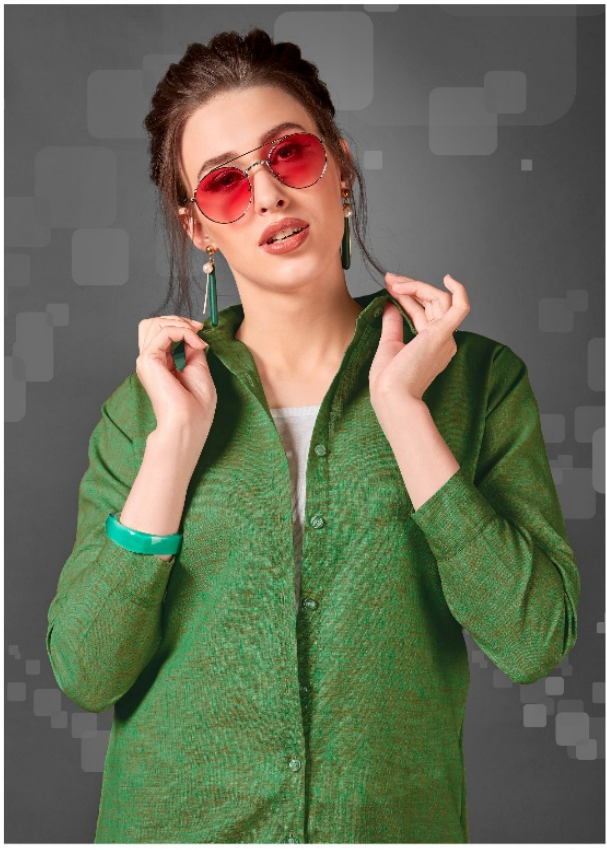

TOP MODEL-3

RANI TREND'Z™

TOP MODEL-3

RANI TREND'Z™

RANI TREND'Z™

841

the
look
good
for
your
age
movement

RANI TREND'Z™

847

RANI TREND'Z™

846

TOP MODEL -3

841

842

843

844

WITH BEST QUALITY

AND FINE COULURS

MOST STYLISH LONG

SHIRTS

AS LIKE SHORT KURTI

FABRIC DETAILS:-

HEAVY RAYON NAMO

SLUB 14KG

SIZE ::M L XL XXL

LEINTH:40

PRICE ::384/- ONLY

RANI TREND'Z™

843