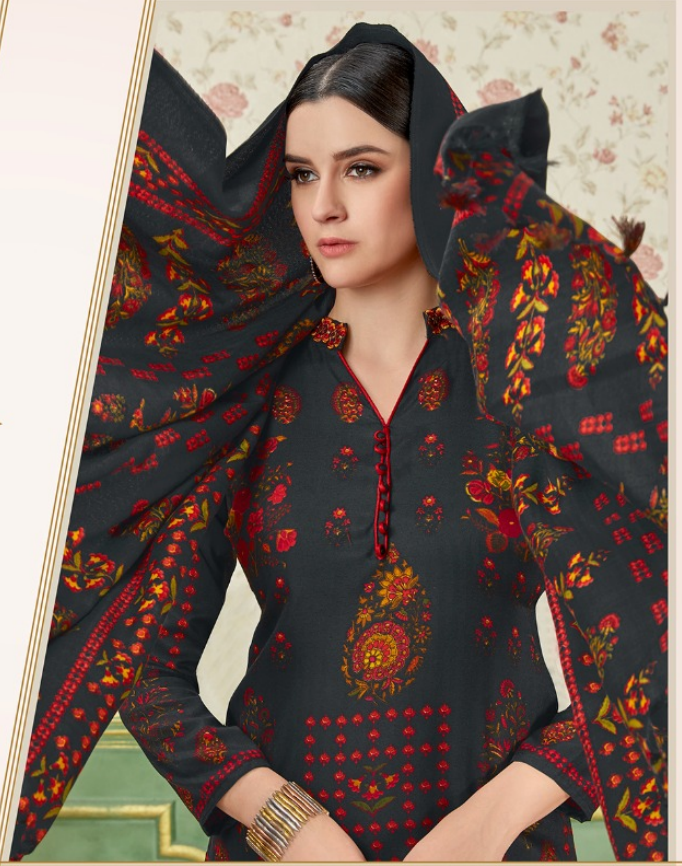

**A
Mix
Values**

Bring A Whole New Range Of, Variety For The Most Inspiring And, Colored Ones In The World...