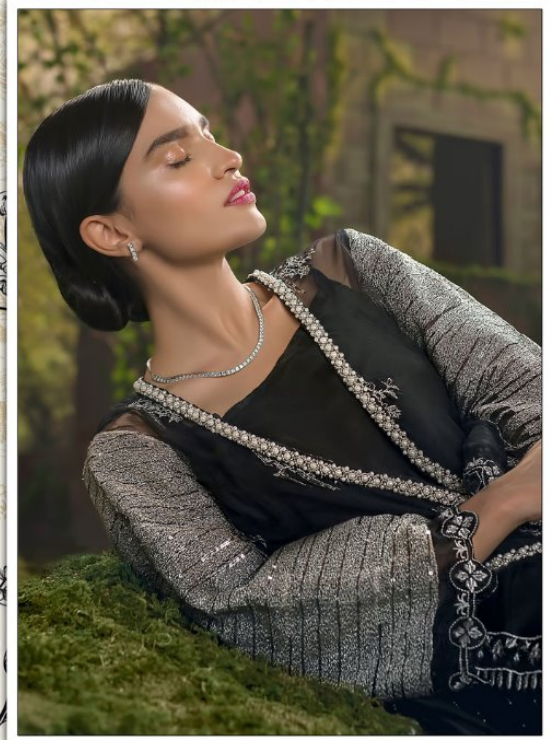

5034

SANA SAFINAZ
LUXURY WEDDING COLLECTION