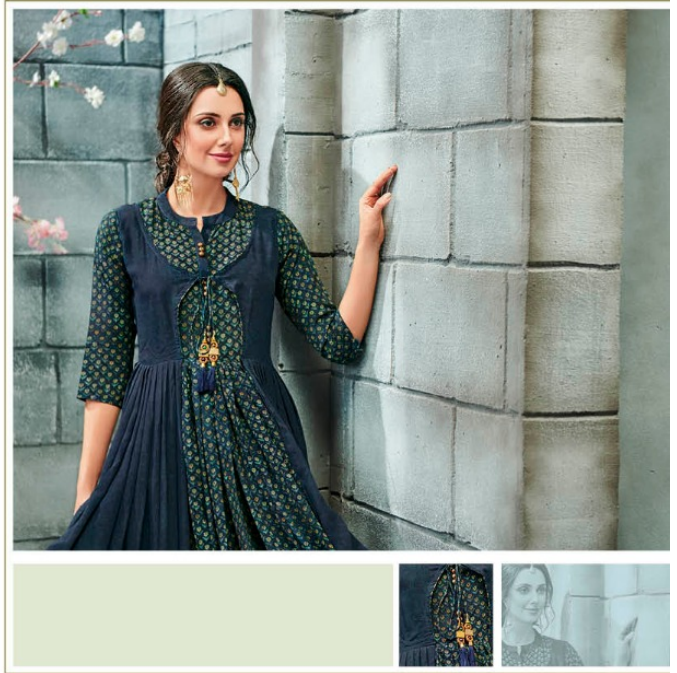

Bela FASHION

B23

B24

B25

B26

B27

B28

B29

Elle

Bela FASHION

B24

Bela FASHION

Bela FASHION

B26

Bela FASHION

Bela[®]
FASHION

* Total#of Design : **07** * Total Amount : **10080/-**

Bela FASHION

B28

Bela FASHION

BELA FASHION
FABRICS DETAIL

ELLE

DESIGN NO.	KURTI	SIZE
B-23	CRAPE GEORGATTE	L, XL, XXL
B-24	CRAPE GEORGATTE	L, XL, XXL
B-25	CRAPE GEORGATTE	L, XL, XXL
B-26	CRAPE GEORGATTE	L, XL, XXL
B-27	CRAPE GEORGATTE	L, XL, XXL
B-28	CRAPE GEORGATTE	L, XL, XXL
B-29	CRAPE GEORGATTE	L, XL, XXL