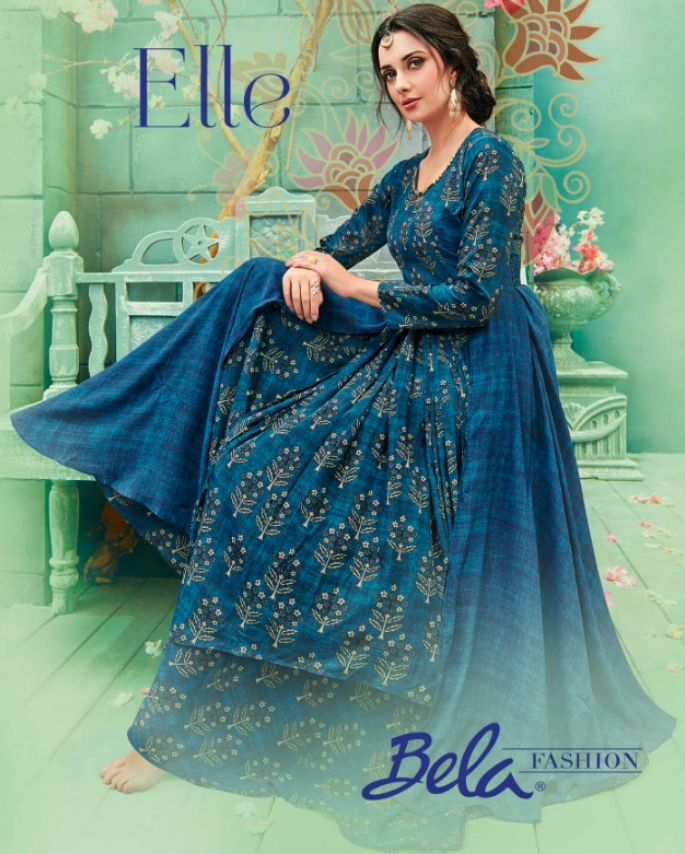

Elle

Bela FASHION

SALES OFFICE:
B/2067-70, Upper Ground,
Millennium Textile Market, Ring Road, Surat 395 001,
T : 0261 2352080, 2326433 • M : 7567524000

Bela FASHION