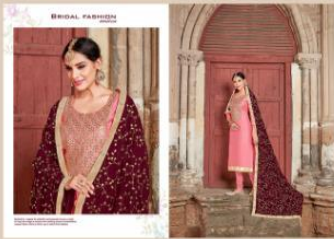

D.No.27004

STYLIZED
enlithed picks

Traditional in design, this beige coloured saree from party will do wonders to your ethnic look. The attractive work all over the saree makes it just hard to miss. This beautiful saree will allow you to stay comfortable during parties.

Brighten up yourself with an array of Florals in cool balack on soft surface that will take you through the season in style.

D.NO.27001

D.NO.27002

D.NO.27003

D.NO.27004

D.NO.27005

CLASSIC BEAUTY

featuring an enchanting floral pattern and stylish border, this multidoured saree by party will win your heart instantly. style it with colourful bangles and hoops to complete your look for any festive occasion.