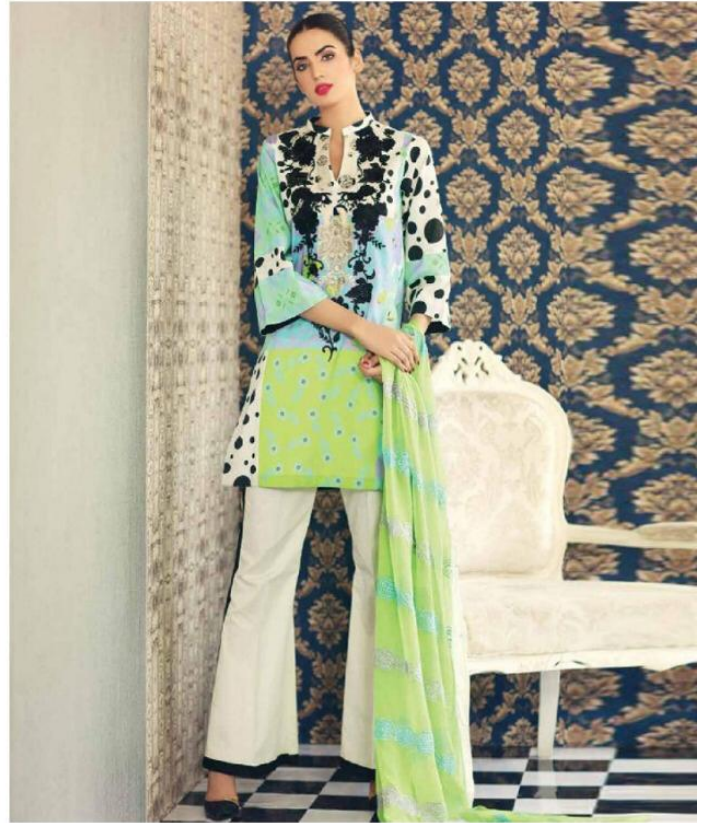

subtle sophistication

Firdous Gold - SUPER NX
PREMIUM LAWN COLLECTION

Firdous Gold - SUPER NX D.NO.20006