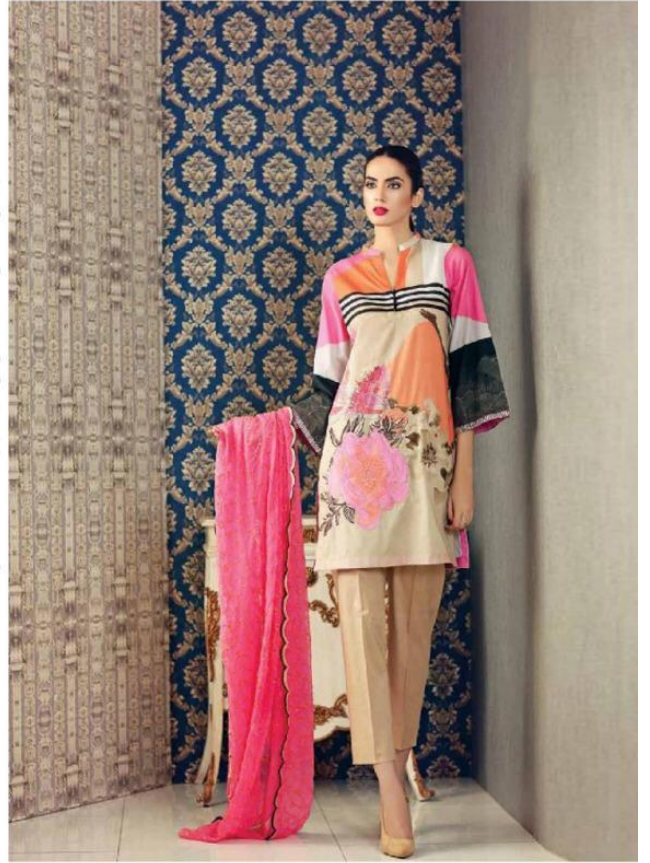

Findous Gold - SUPER NX
PREMIUM LAWN COLLECTION

D.NO.20002