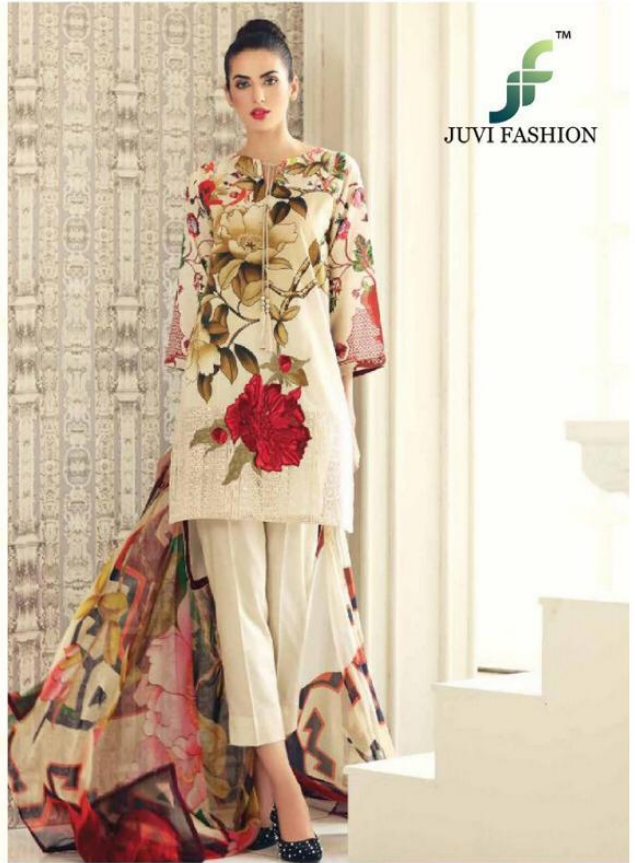

*Firdous Gold* - SUPER NX  
PREMIUM LAWN COLLECTION

*Summer Charm*

  
JUVI FASHION

*Firdous Gold* - SUPER NX

*Firdous Gold* - SUPER NX  
PREMIUM LAWN COLLECTION

D.NO.20004

JUVI FASHION

*Firdous Gold* - SUPER NX  
PREMIUM LAWN COLLECTION

D.NO.	TOP	BOTTOM	DUPATTA
20001	COTTON SATIN PRINT (WITH HEAVY EMBROIDERY PATCH)	SEMI LAWN	SIFFON PRINTED
20002	COTTON SATIN PRINT (WITH HEAVY EMBROIDERY PATCH)	SEMI LAWN	NAJNEEN EMBROIDERY WORK
20004	COTTON SATIN PRINT (WITH HEAVY EMBROIDERY PATCH)	SEMI LAWN	NAJNEEN EMBROIDERY WORK
20005	COTTON SATIN PRINT (WITH HEAVY EMBROIDERY PATCH)	SEMI LAWN	SIFFON PRINTED
20006	COTTON SATIN PRINT (WITH HEAVY SELF EMBROIDERY WORK)	SEMI LAWN	NAJNEEN EMBROIDERY WORK

**HEAVY WORK IN ALL PIECES**

THANK'S FOR YOUR SUPPORT

RATE :- 699 + G.S.T. ( extra )

*Firdous Gold* - SUPER NX  
PREMIUM LAWN COLLECTION

  
JUVI FASHION™

*Firdous Gold* - SUPER NX

D.NO.20001

*Firdous Gold* - SUPER NX  
PREMIUM LAWN COLLECTION