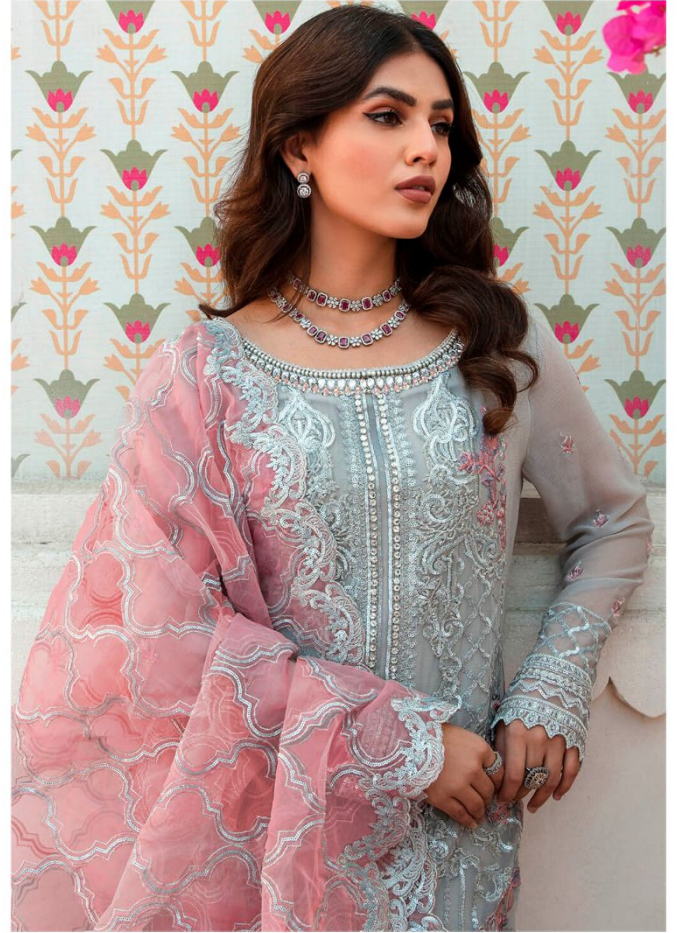

*Serine*<sup>TM</sup>  
Pakistani Suit  
A BRAND BY  MEGHA EXPORT

**D.No.126**

TOP - ORGANZA HEAVY EMBROIDERED WITH PEARLS  
INNER BOTTOM - HEAVY SANTOON  
DUPATTA - ORGANZA HEAVY EMBROIDERED

*Serine*<sup>TM</sup>  
Pakistani Suit  
A BRAND BY  MEGHA EXPORT

**D.No.126**

TOP - ORGANZA HEAVY EMBROIDERED WITH PEARLS  
INNER BOTTOM - HEAVY SANTOON  
DUPATTA - ORGANZA HEAVY EMBROIDERED