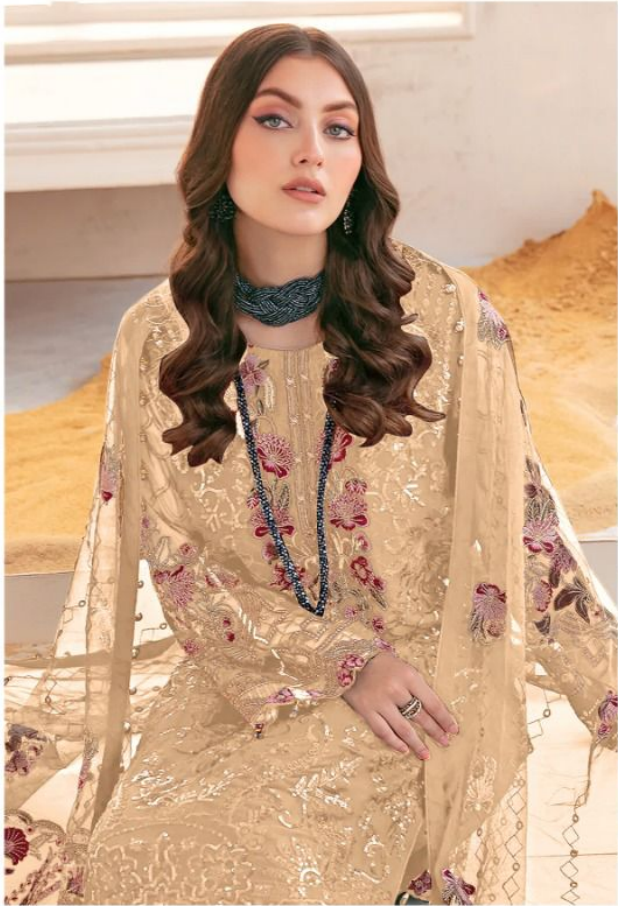

ALK®

AL KHUSHBU®

3043-HIT DESIGNS

ALK D.No.3043-U

TOP

Fox Georgette
with Embroidery

BOTTOM-INNER

Dull santoon

DUPATTA

Nazmin with
Embroidery