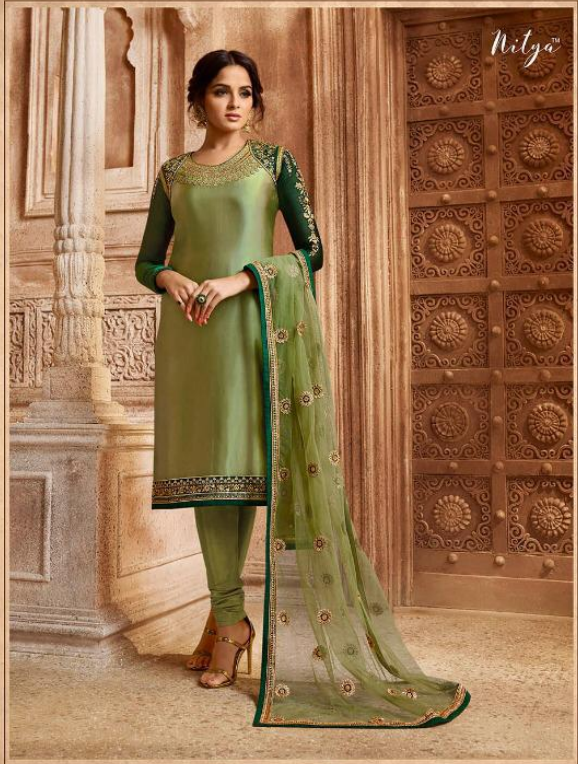

complementary copy | not for sale

VOL-130

Nitya

D.NO.3002

Nitya™

● D.NO.3001 ●

VOL : 130

DNO.	TOP	SKIRT (Unstiched)	BOTTOM-2	DUPATTA
3001	Satin Georgette With Santoon Inner	Georgette with Santoon Inner	Santoon	Net
3002	Rangoli Shaded With Santoon Inner	Georgette with Santoon Inner	Santoon	Georgette
3003	Satin Georgette With Santoon Inner	Net with Satin Inner	Santoon	Net
3004	Satin Georgette With Santoon Inner	Georgette with Santoon Inner	Santoon	Georgette
3005	Satin Georgette With Santoon Inner	Net with Santoon Inner	Santoon	Net
3006	Satin Georgette With Santoon Inner	Georgette with Santoon Inner	Santoon	Georgette
3007	Vaishnavi Georgette With Santoon Inner	Net with Satin Inner	Santoon	Net
3008	Burfi Silk With Santoon Inner	Rangoli Silk with Santoon Inner	Santoon	Net
3009	Satin Georgette With Santoon Inner	Georgette with Satin Inner	Santoon	Georgette