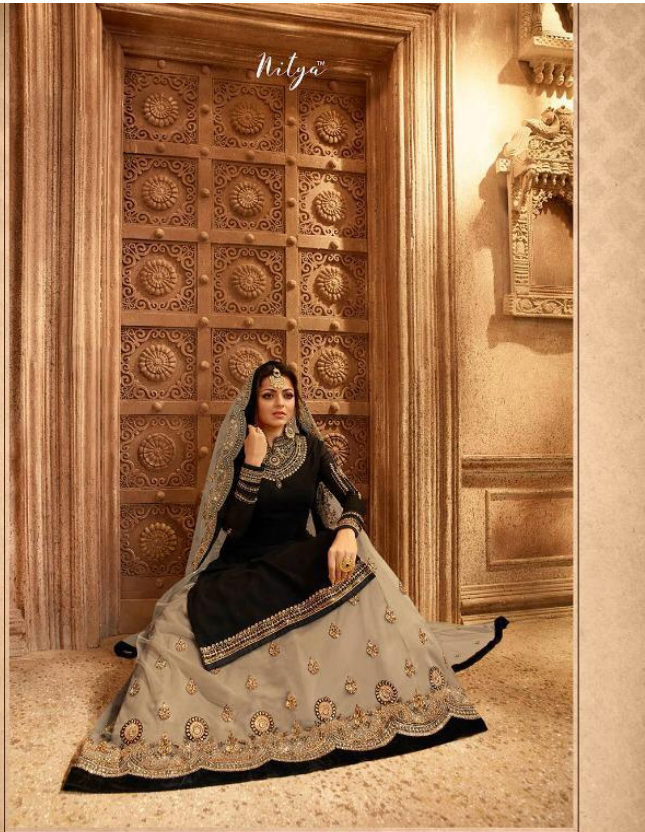

● D.NO.3007 ●