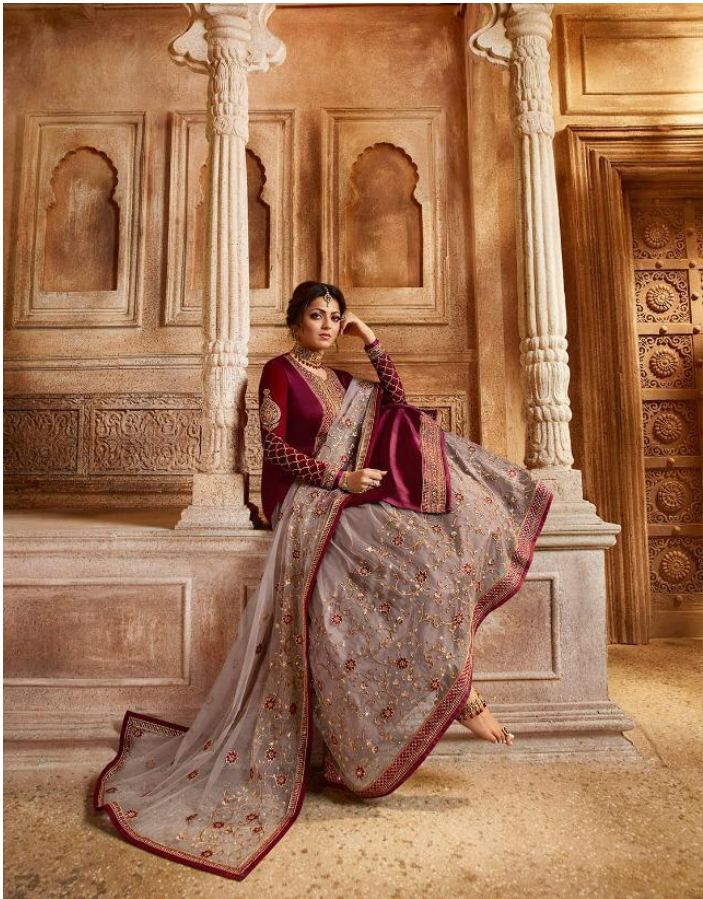

complementary copy | not for sale

VOL-130

Nitya

D.NO.3002

Nitya™

● D.NO.3001 ●

VOL : 130

DNO.	TOP	SKIRT (Unstiched)	BOTTOM-2	DUPATTA
3001	Satin Georgette With Santoon Inner	Georgette with Santoon Inner	Santoon	Net
3002	Rangoli Shaded With Santoon Inner	Georgette with Santoon Inner	Santoon	Georgette
3003	Satin Georgette With Santoon Inner	Net with Satin Inner	Santoon	Net
3004	Satin Georgette With Santoon Inner	Georgette with Santoon Inner	Santoon	Georgette
3005	Satin Georgette With Santoon Inner	Net with Santoon Inner	Santoon	Net
3006	Satin Georgette With Santoon Inner	Georgette with Santoon Inner	Santoon	Georgette
3007	Vaishnavi Georgette With Santoon Inner	Net with Satin Inner	Santoon	Net
3008	Burfi Silk With Santoon Inner	Rangoli Silk with Santoon Inner	Santoon	Net
3009	Satin Georgette With Santoon Inner	Georgette with Satin Inner	Santoon	Georgette