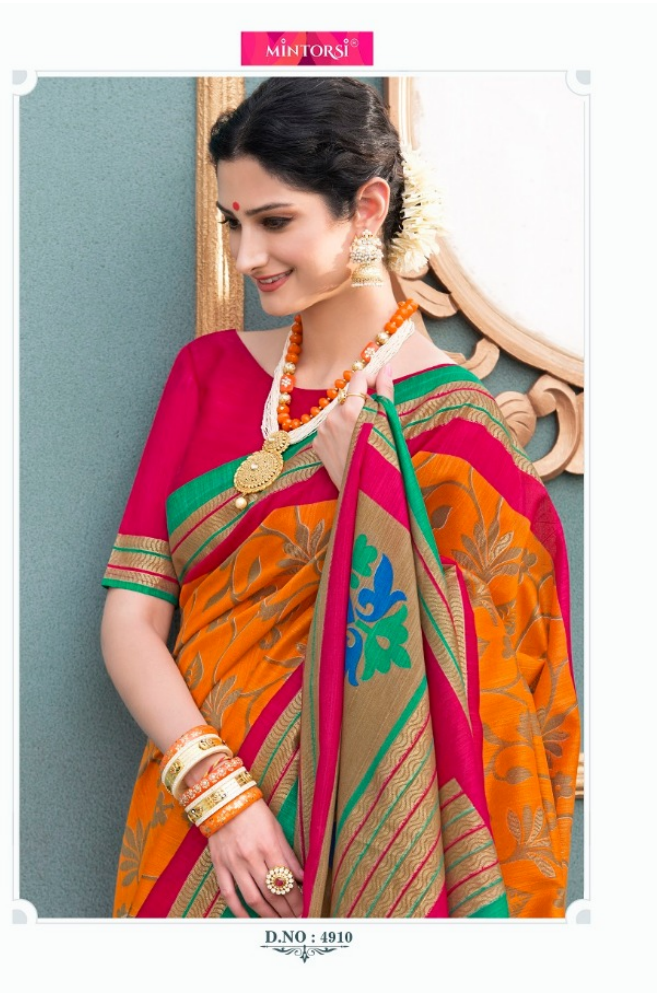

MINTORSI®

D.NO : 4910