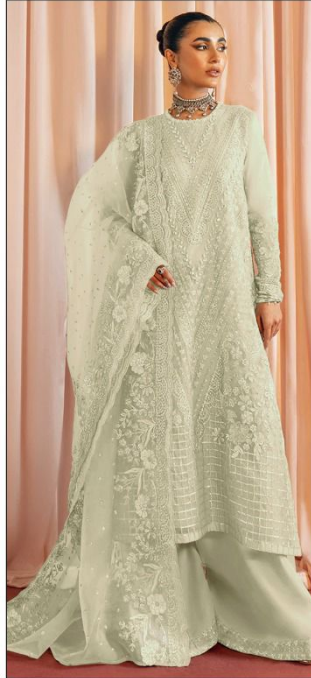

*Serina*TM
Pakistani Suit
A BRAND BY  MEGHA EXPORT
S - 124 A

Top : Fox georgette heavy embroidered
Inner Bottom : Heavy santoon
Dupatta : Nazneen heavy embroidered

*Serine*TM
Pakistani Suit
A BRAND BY  MEGHA EXPORT
S - 124 A

Top : Fox georgette heavy embroidered
Inner Bottom : Heavy santoon
Dupatta : Nazneen heavy embroidered

S - 124 A

S - 124 B

S - 124 C

S - 124 D

*Serine*TM
Pakistani Suit
A BRAND BY  MEGHA EXPORT
S - 124 B

Top : Fox georgette heavy embroidered
Inner Bottom : Heavy santoon
Dupatta : Nazneen heavy embroidered

*Serina*TM
Pakistani Suit
A BRAND BY  MEGHA EXPORT
S - 124 C

Top : Fox georgette heavy embroidered
Inner Bottom : Heavy santoon
Dupatta : Nazneen heavy embroidered

*Serina*TM
Pakistani Suit
A BRAND BY  MEGHA EXPORT
S - 124 D

Top : Fox georgette heavy embroidered
Inner Bottom : Heavy santoon
Dupatta : Nazneen heavy embroidered