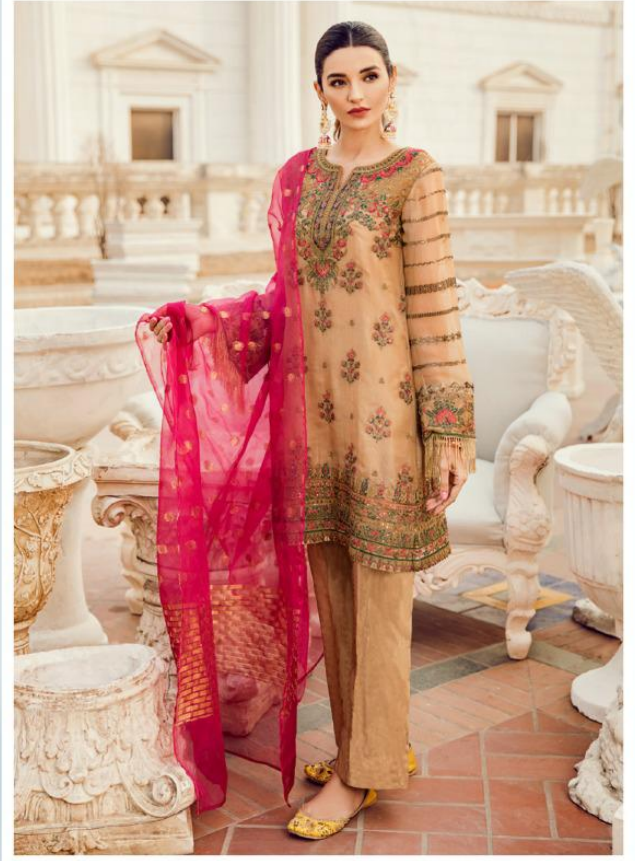

Maria.B-3

Maria.B-3

600-401

DEEPSY
suits

presents our new catalogue

Maria.B-3

D.No	TOP	BOTTOM	DUPATTA
600-401	Georgette with Heavy embroidery	Santoon	Soft net with Heavy embroidery
600-402	Georgette with Heavy embroidery	Santoon	Soft net with Heavy embroidery
600-403	Georgette with Heavy embroidery	Santoon	Soft net with Heavy embroidery
600-404	Georgette with Heavy embroidery	Santoon	Banaras Jeq (36")
600-405	Organza with Heavy embroidery	Santoon	Soft net with Foil box dupatta
600-406	Georgette with Heavy embroidery	Santoon	Jeqard dupatta
600-407	Georgette with Heavy embroidery	Santoon	Soft net with Heavy embroidery

DEEPSY
SUITS

Colourful

shadows of you, under the lights of love.

S

600-405

600-403

S

600-406