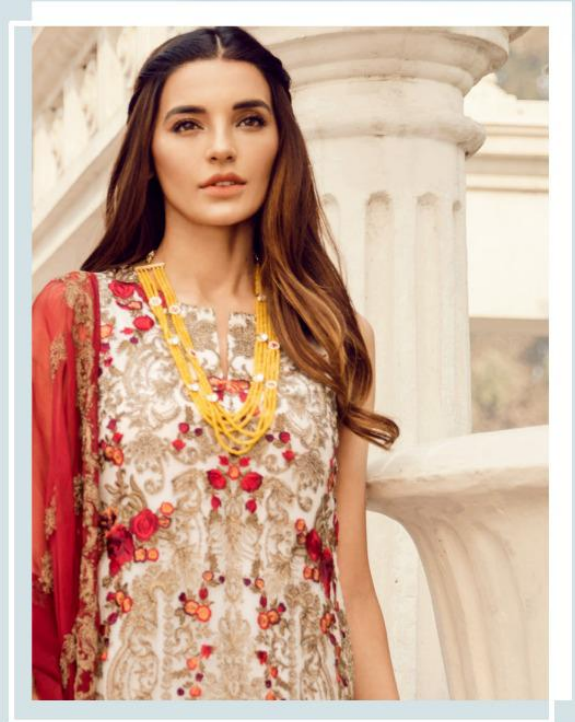

Maria.B-3

Maria.B-3

600-401

DEEPSY
suits

presents our new catalogue

Maria.B-3

D.No	TOP	BOTTOM	DUPATTA
600-401	Georgette with Heavy embroidery	Santoon	Soft net with Heavy embroidery
600-402	Georgette with Heavy embroidery	Santoon	Soft net with Heavy embroidery
600-403	Georgette with Heavy embroidery	Santoon	Soft net with Heavy embroidery
600-404	Georgette with Heavy embroidery	Santoon	Banaras Jeq (36")
600-405	Organza with Heavy embroidery	Santoon	Soft net with Foil box dupatta
600-406	Georgette with Heavy embroidery	Santoon	Jeqard dupatta
600-407	Georgette with Heavy embroidery	Santoon	Soft net with Heavy embroidery

DEEPSY
SUITS

Colourful

shadows of you, under the lights of love.

S

600-405

600-403

S

600-406