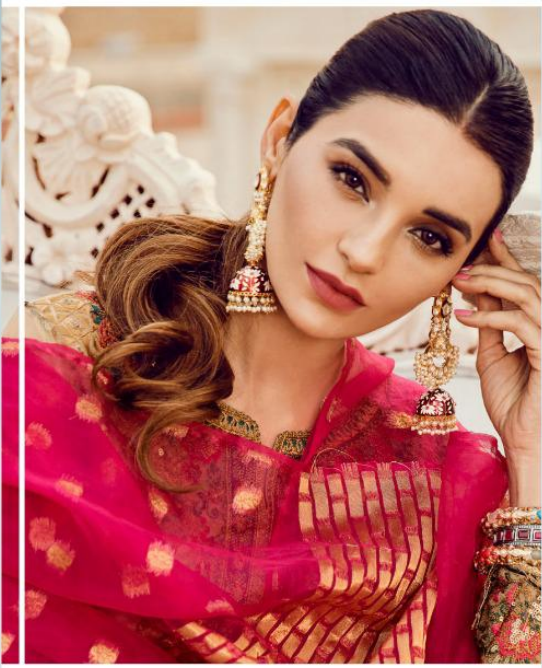

Maria.B-3

Maria.B-3

600-401

DEEPSY
suits

presents our new catalogue

Maria.B-3

D.No	TOP	BOTTOM	DUPATTA
600-401	Georgette with Heavy embroidery	Santoon	Soft net with Heavy embroidery
600-402	Georgette with Heavy embroidery	Santoon	Soft net with Heavy embroidery
600-403	Georgette with Heavy embroidery	Santoon	Soft net with Heavy embroidery
600-404	Georgette with Heavy embroidery	Santoon	Banaras Jeq (36")
600-405	Organza with Heavy embroidery	Santoon	Soft net with Foil box dupatta
600-406	Georgette with Heavy embroidery	Santoon	Jeqard dupatta
600-407	Georgette with Heavy embroidery	Santoon	Soft net with Heavy embroidery

DEEPSY
SUITS

Colourful

shadows of you, under the lights of love.

S

600-405

600-403

S

600-406