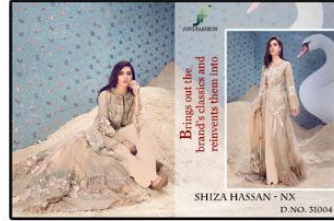

31001

31003

31004

31005

JUVI FASHIONTM

SHIZA HASSAN - NX

Festive Luxe

JUVI FASHION

SHIZA HASSAN - NX

D.NO. 31001

JUVI FASHION™

SHIZA HASSAN - NX
D.NO. 31005

SHIZA HASSAN - NX

Festive Luxe

31001

31003

31004

31005

SHIZA HASSAN - NX

Festive Luxe

SHIZA HASSAN - NX

Festive Luxe

**Brings out the
brand's classics and
reinvents them into**

SHIZA HASSAN - NX