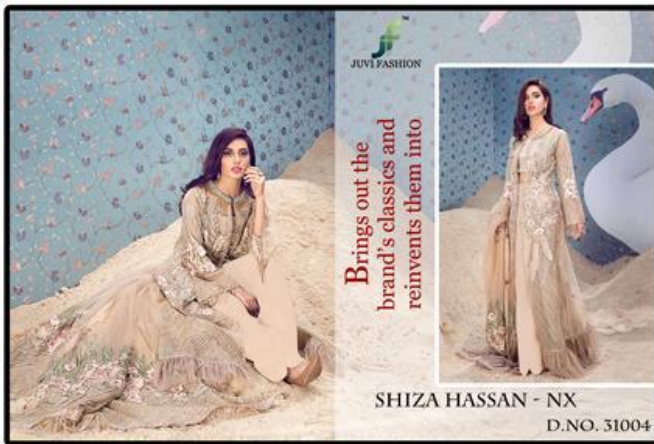

HEAVY WORK IN ALL PIECES

THANK'S FOR YOUR SUPPORT

RATE :- 1199 + G.S.T. (extra)

SHIZA HASSAN

JUVI FASHION

Festive Luxe

SHIZA HASSAN - NX

Festive Luxe

31001

31003

31004

31005

JUVI FASHIONTM

SHIZA HASSAN - NX

Festive Luxe

JUVI FASHION