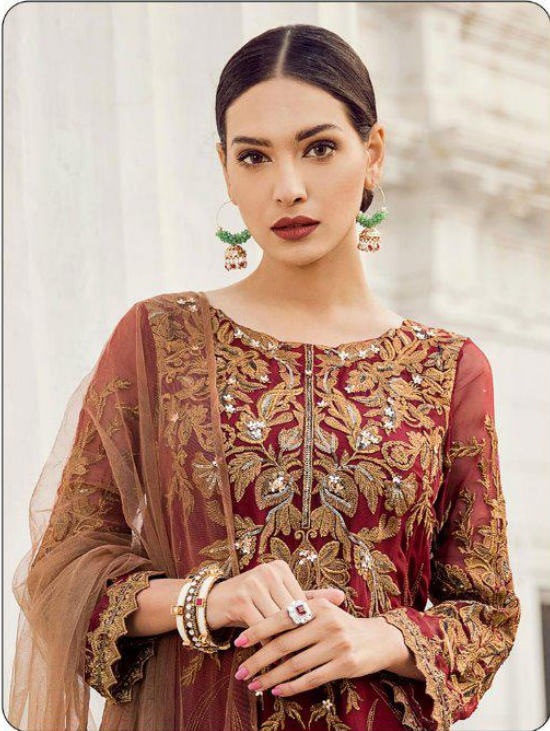

7032

IZNIK
EMBROIDERED COLLECTION
VOL-3