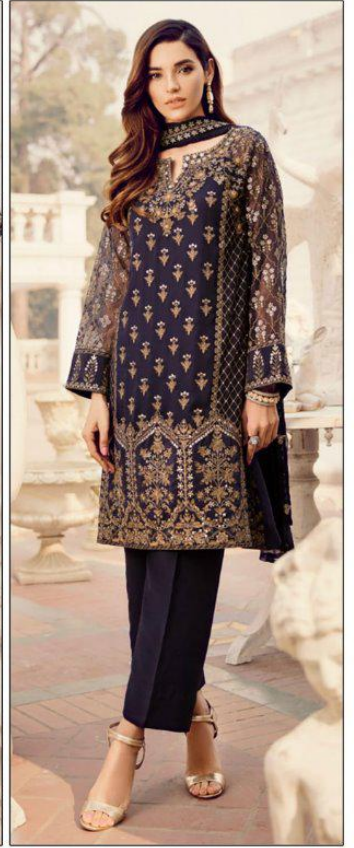

7038

IZNIK
EMBROIDERED COLLECTION
VOL.3