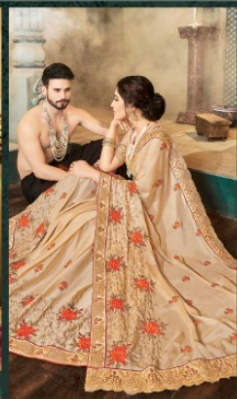

Saroj

ELEGANT AND IMPRESSIV

The saree's look elegant & ornate with floral embellishments & motifs based on flowers shapes

MAGIC SPARKLES IN NATURE

Amaze yourself with a sophisticate and elegant avatar with this stunning collection purposefully carved.

76006

Saraj

76001
₹₹

76002
₹₹

76005
₹₹

76006
₹₹

76003
₹₹

76004
₹₹

76007
₹₹

76008
₹₹

सपना

By

Saroj

Saree

DELIGHTING THE SENSES

The saree's look elegant & ornate with floral embellishments & motifs based on flowers shapes