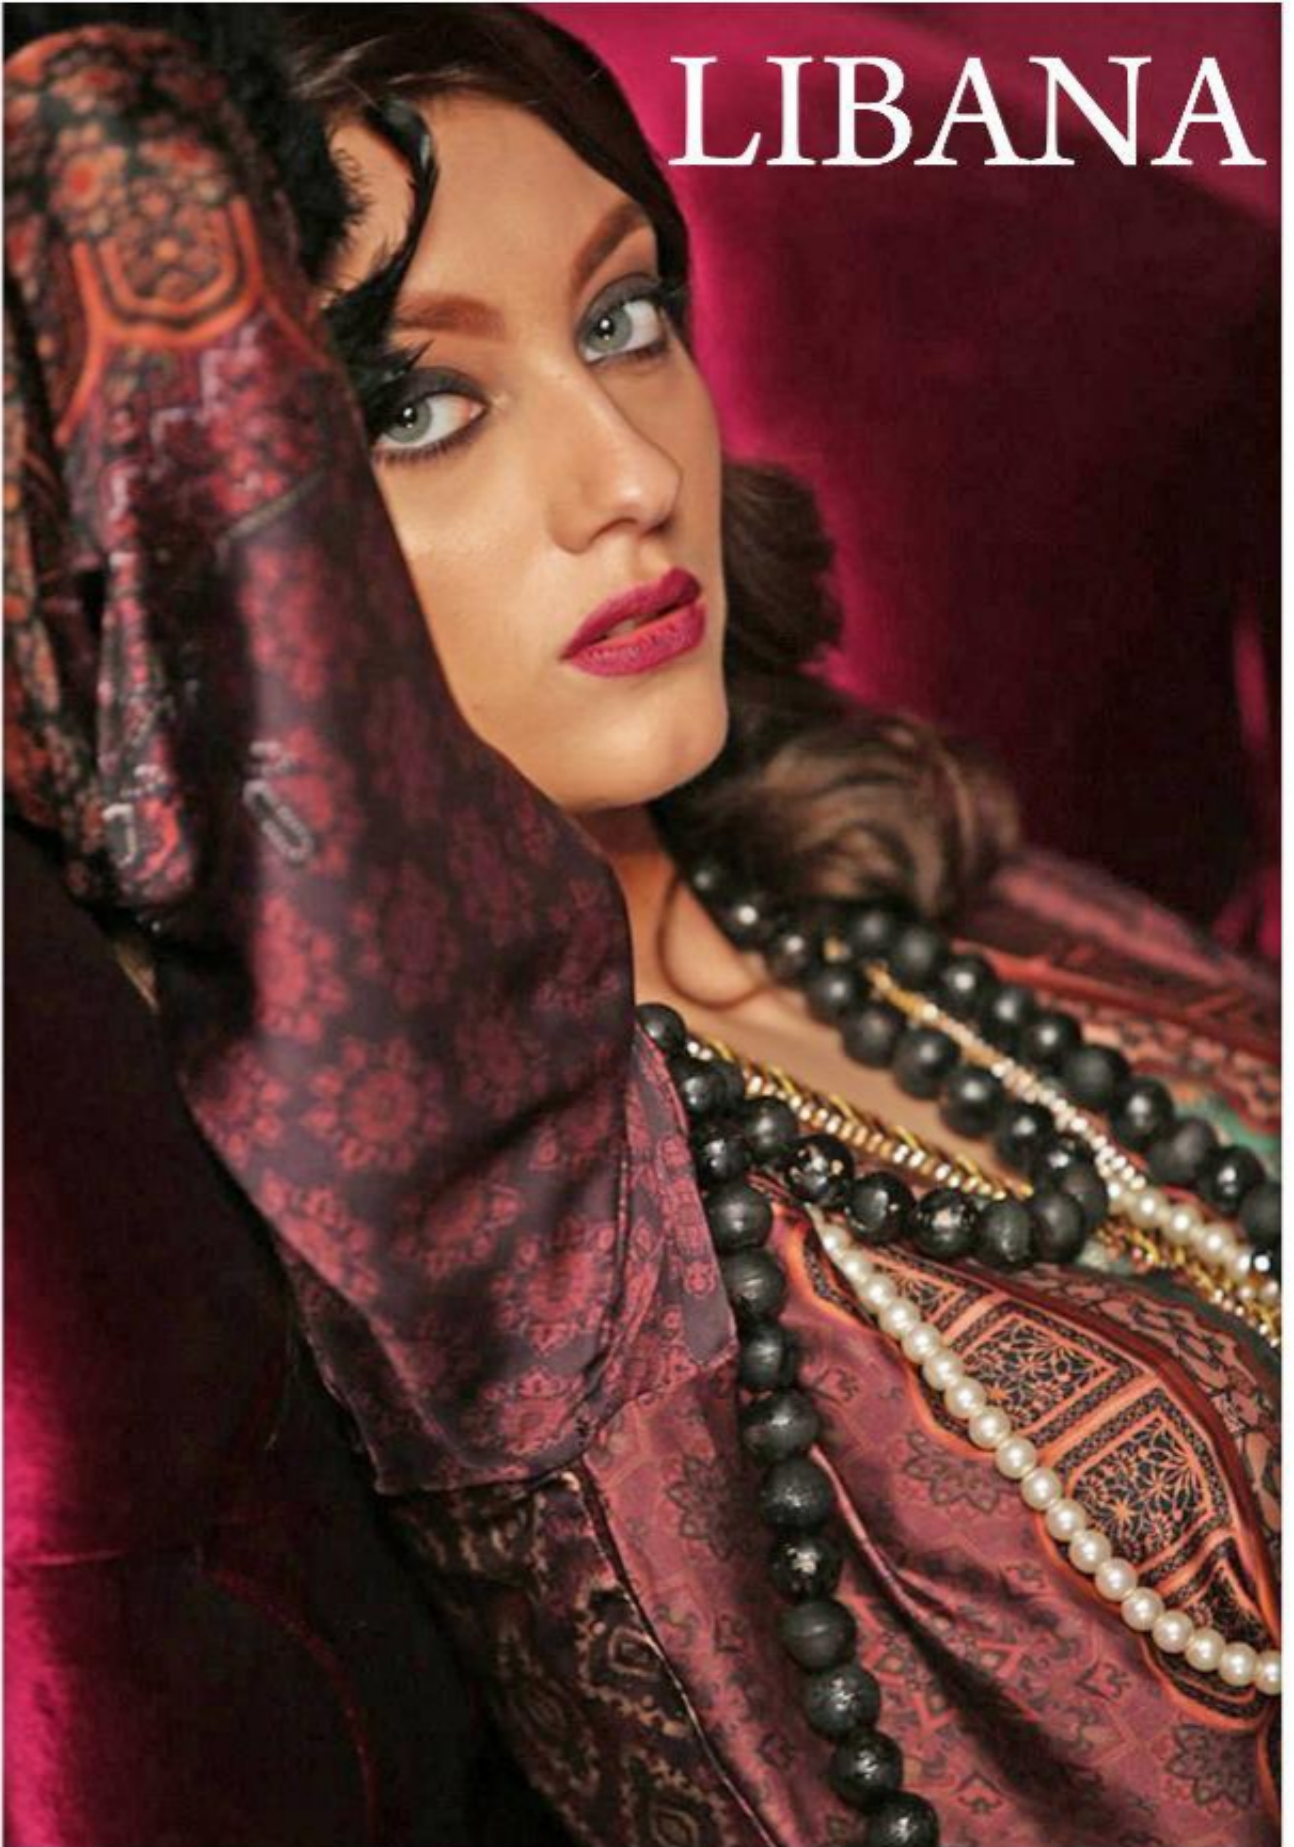

LIBANA

600-501

DEEPSY
suits

presents our new catlounge

LIBANA

D.No	TOP	BOTTOM	DUPATTA
700-001	Japan satin digital print with embroidery & accessories	Santoon	Tabby silk digital print
700-002	Japan satin digital print with embroidery & accessories	Santoon	Tabby silk digital print
700-003	Japan satin digital print with embroidery & accessories	Santoon	Tabby silk digital print
700-004	Japan satin digital print with Handmade Latkan	Santoon	Tabby silk digital print
700-005	Japan satin digital print with embroidery & accessories	Santoon	Tabby silk digital print
700-006	Japan satin digital print with embroidery & accessories	Santoon	Tabby silk digital print