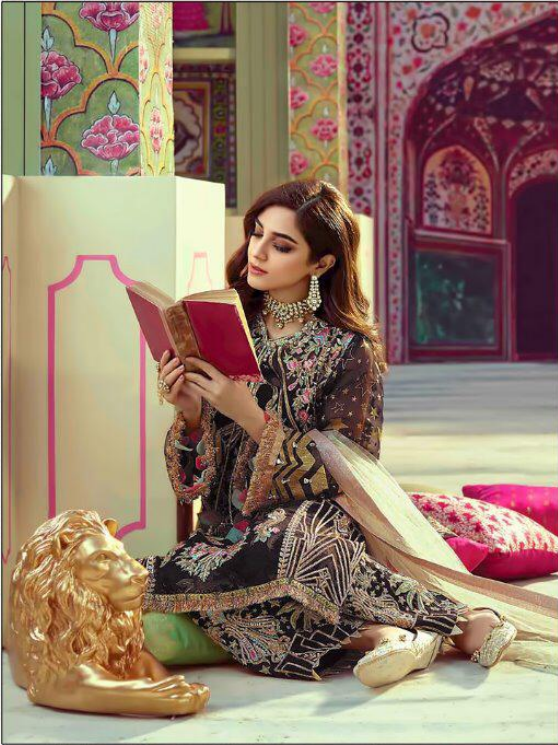

# CRIMSON

Bridal Collection

Shree®  
FASH

8136

**CRIMSON**  
Bridal Collection

8132

**CRIMSON**  
Bridal Collection

Hellow to everyone

HEAVY EMBROIDERY IN ALL PIECES

**RATE :- 1599+GST**

Thank's For Your Support

8134

**CRIMSON**  
Bridal Collection

Shree  
FASH

**CRIMSON**  
Bridal Collection

8134