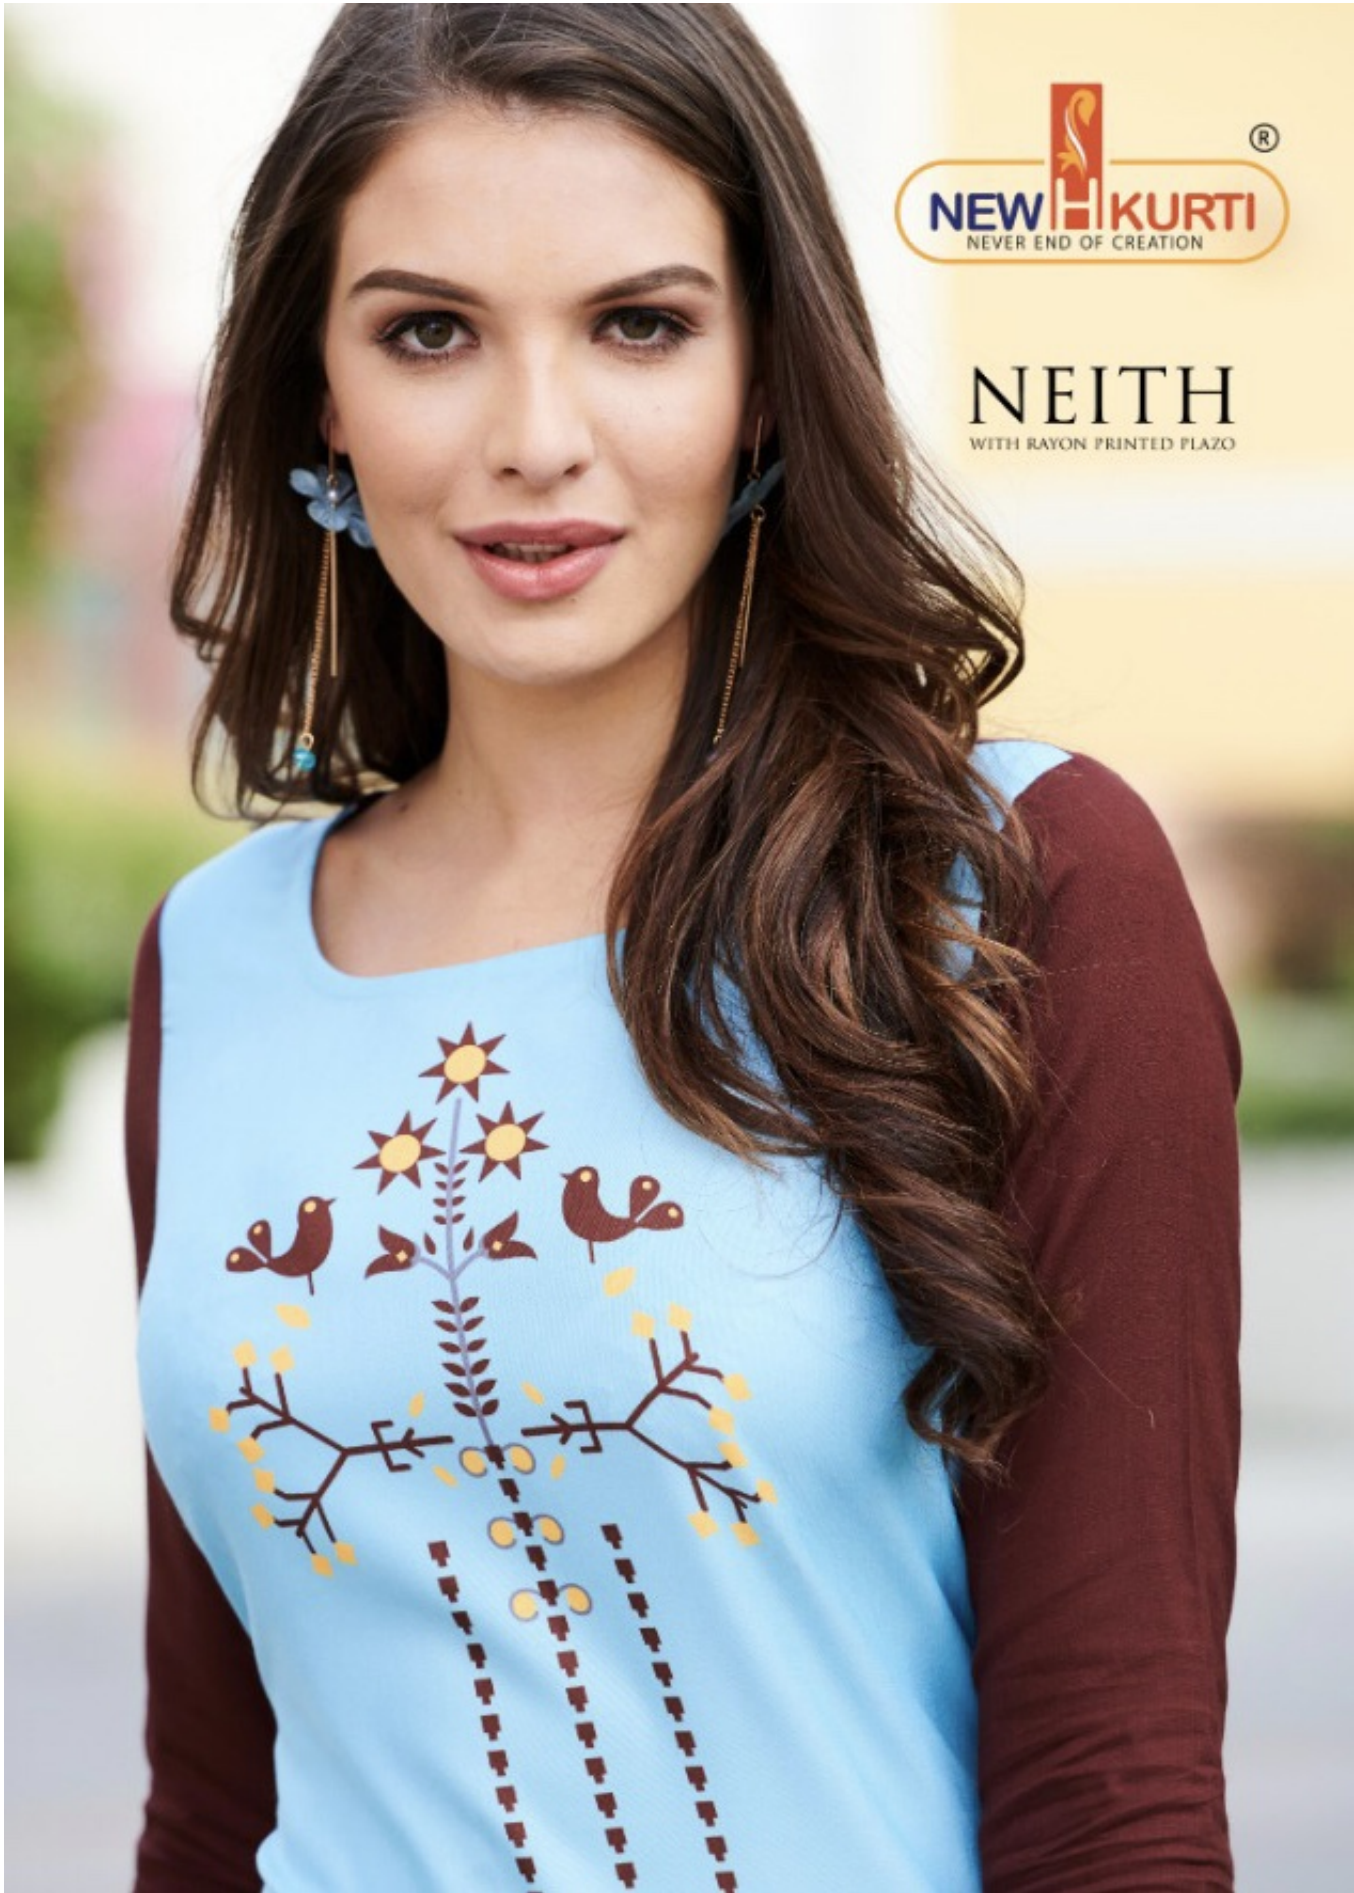

NEITH
WITH RAYON PRINTED PLAZO

Unforgettable moments crafted out of your dreams.
6006

NEW KURTI
NEVER END OF CREATION

Be beautiful with this magnetic look design and colorful collection.

6002

Fashion must be defined by comfort and ease of manoeuvrability.

NEITH
WITH RAYON PRINTED PLAZO

Beauty begins the movement to decide to me your self.

The collection marks gorgeous designs and a touch of grace and tradition.

Shift into the power gear, this season
with clothes that celebrate you