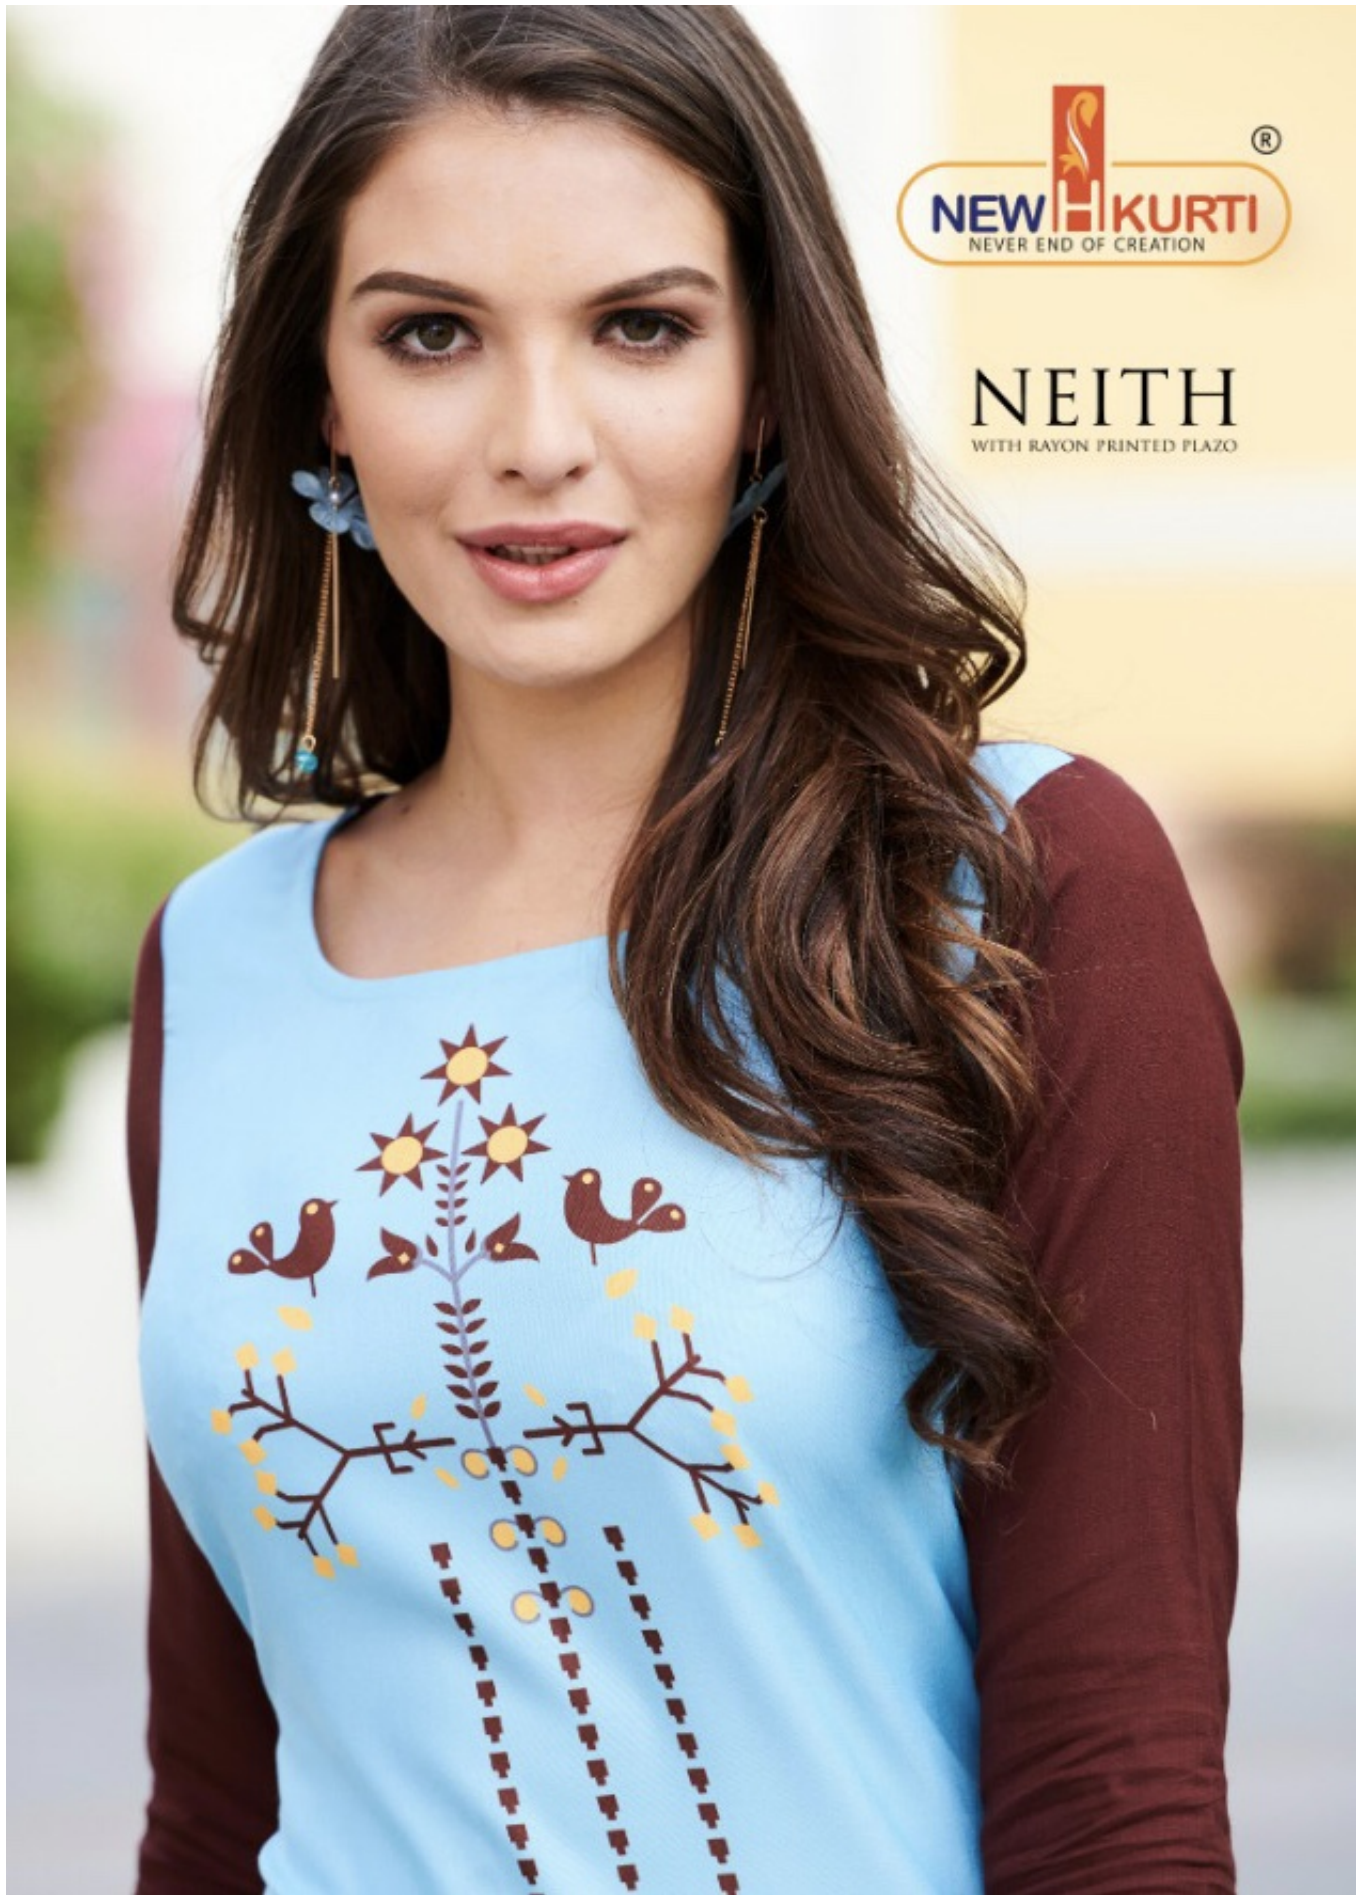

NEITH
WITH RAYON PRINTED PLAZO

Unforgettable moments crafted out of your dreams.
6006

NEW KURTI
NEVER END OF CREATION

Be beautiful with this magnetic look design and colorful collection.

6002

Fashion must be defined by comfort and ease of manoeuvrability.

NEITH
WITH RAYON PRINTED PLAZO

Beauty begins the movement to decide to me your self.

The collection marks gorgeous designs and a touch of grace and tradition.

Shift into the power gear, this season
with clothes that celebrate you