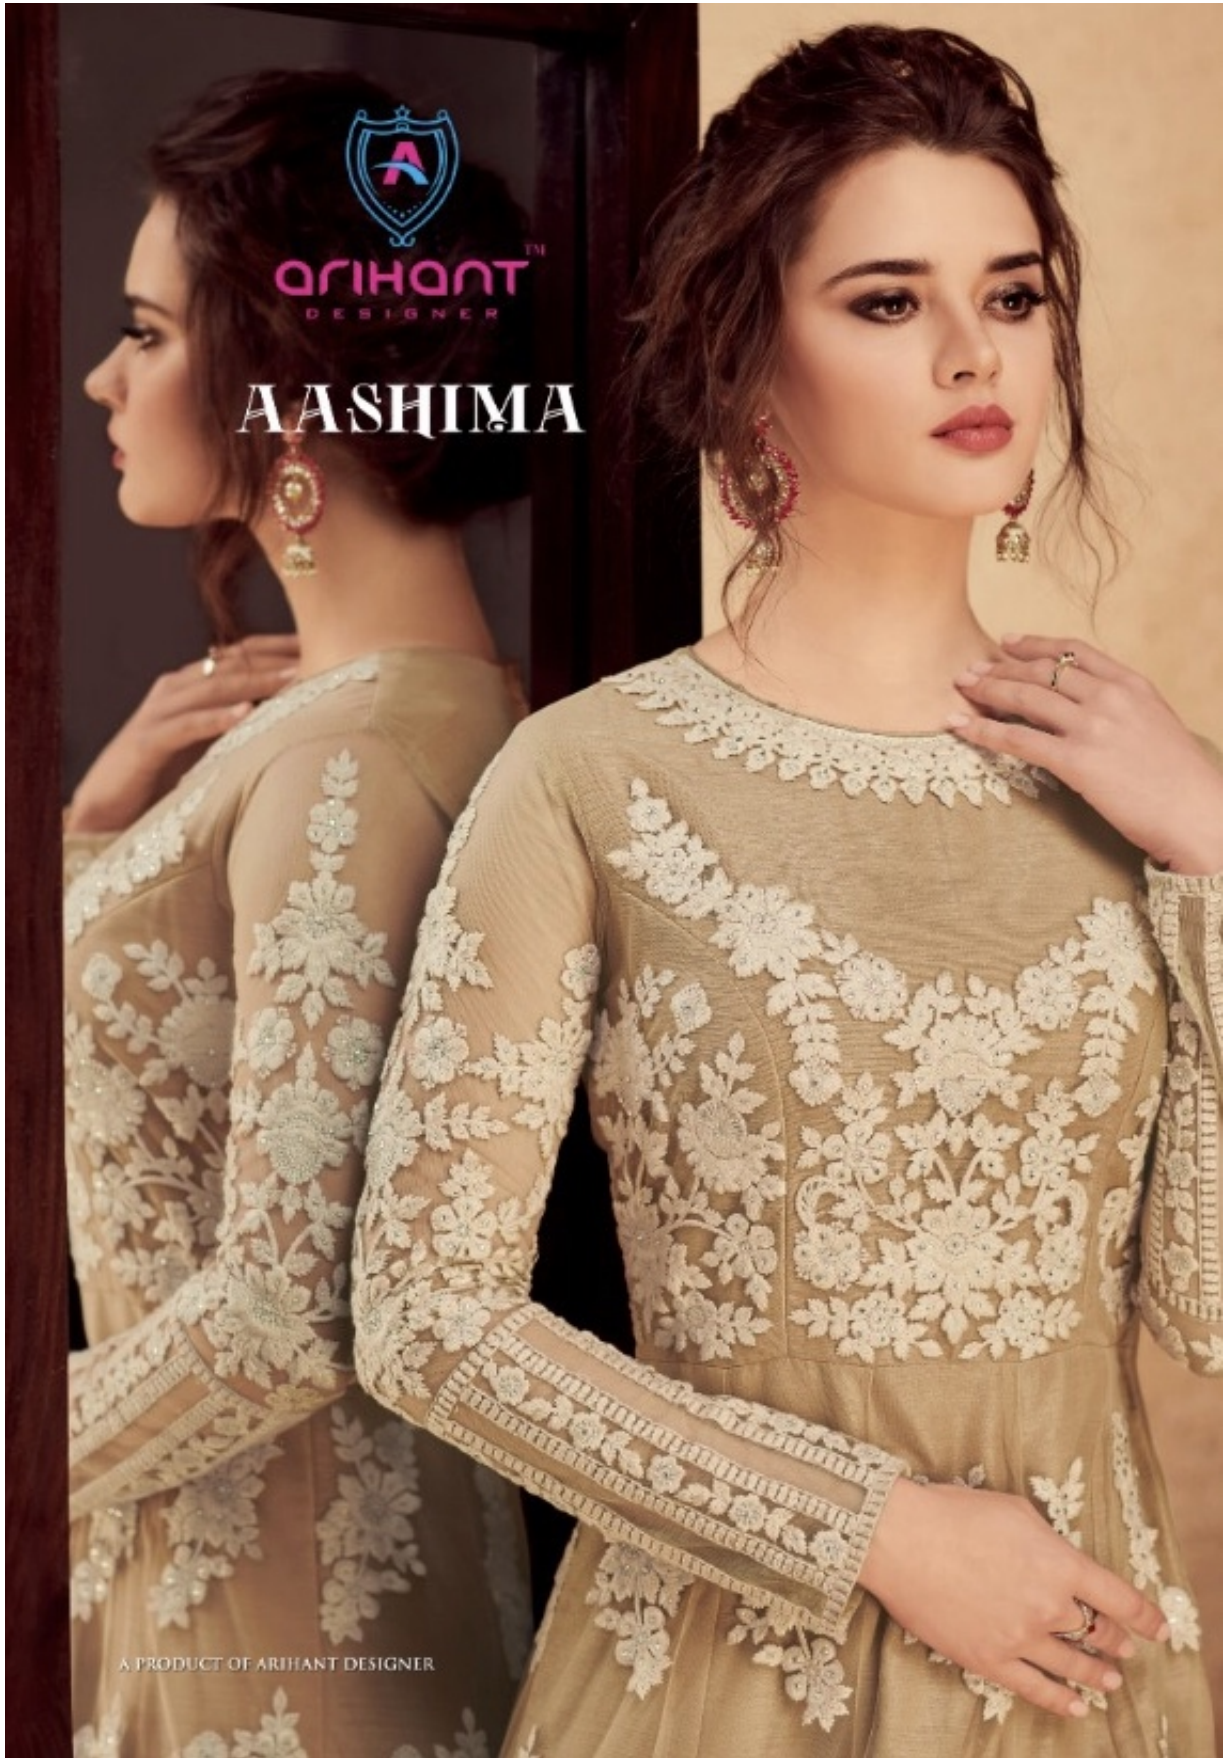

ARIHANT™
DESIGNER

AASHIMA

A PRODUCT OF ARIHANT DESIGNER

ARIHANT
DESIGNER

AASHIMA

A PRODUCT OF ARIHANT DESIGNER

Impact appeal to your street chic style with a motif of patch work and patch work prints in sarees and lehengas.

39001

ARISHT
DESIGNER

THE STYLE EXPRESS

39002

WORLD FOLLOW

Notating unbelievable crafts with freshness in styling, for perfect charming appearance of you...

39003