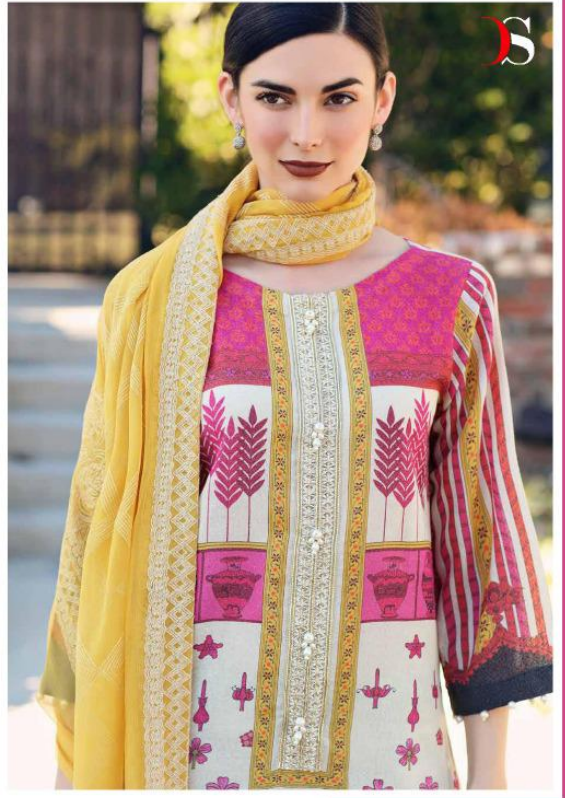

CHARIZMA

Classy
STYLE

700-405

Eternal
style

S

700-403

Glamour
Trends

700-402

DEEPSY
suits

presents our new catlounge

CHARIZMA

| D.No | TOP | BOTTOM | DUPATTA |
|----------------|-----------------------------|-----------------|---------------------------------------|
| 700-401 | Pure Cotton with embroidery | Semi Loan print | Nazneen Chiffon with heavy embroidery |
| 700-402 | Pure Cotton with embroidery | Semi Loan | Nazneen Chiffon with heavy embroidery |
| 700-403 | Pure Cotton with embroidery | Semi Loan | Chiffon Print |
| 700-404 | Pure Cotton with embroidery | Semi Loan print | Nazneen Chiffon with heavy embroidery |
| 700-405 | Pure Cotton with embroidery | Semi Loan Print | Nazneen Chiffon with heavy embroidery |
| 700-406 | Pure Cotton with embroidery | Semi Loan | Nazneen Chiffon with heavy embroidery |

RATE: 749 + GST EXTRA

LOOKING FORWARD FOR POSITVE RESPONSE FROM YOU ALL.

CHARIZMA

FASHION
Feminista

Fabulous
style

700-404

Fashion
Trends

700-401