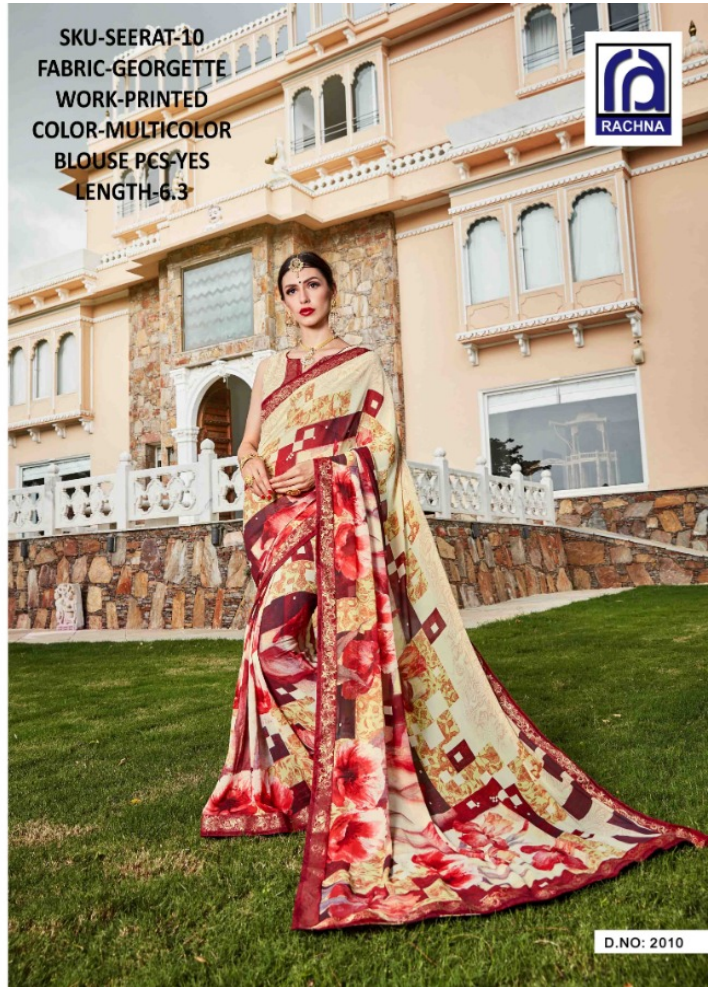

SKU-SEERAT-10
FABRIC-GEORGETTE
WORK-PRINTED
COLOR-MULTICOLOR
BLOUSE PCS-YES
LENGTH-6.3

D.NO: 2010

SKU-SEERAT-10
FABRIC-GEORGETTE
WORK-PRINTED
COLOR-MULTICOLOR
BLOUSE PCS-YES
LENGTH-6.3

D.NO: 2010

SKU-SEERAT-02
FABRIC-GEORGETTE
WORK-PRINTED
COLOR-SKY BLUE
BLOUSE PCS-YES
LENGTH-6.3

D.NO: 2002

SKU-SEERAT-03
FABRIC-GEORGETTE
WORK-PRINTED
COLOR-MULTICOLOR
BLOUSE PCS-YES
LENGTH-6.3

D.NO: 2003

SKU-SEERAT-06
FABRIC-GEORGETTE
WORK-PRINTED
COLOR-PEACH
BLOUSE PCS-YES
LENGTH-6.3

D.NO: 2006

SKU-SEERAT-04
FABRIC-GEORGETTE
WORK-PRINTED
COLOR-GREY
BLOUSE PCS-YES
LENGTH-6.3

D.NO: 2004

SKU-SEERAT-05
FABRIC-GEORGETTE
WORK-PRINTED
COLOR-BLUE
BLOUSE PCS-YES
LENGTH-6.3

D.NO: 2005

SKU-SEERAT-09
FABRIC-GEORGETTE
WORK-PRINTED
COLOR-MULTICOLOR
BLOUSE PCS-YES
LENGTH-6.3

D.NO: 2009