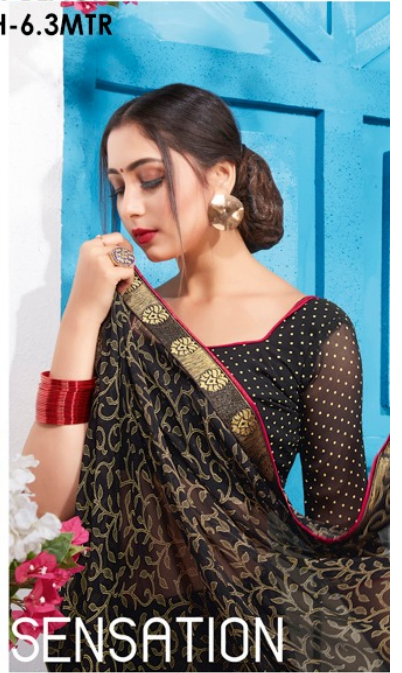

raehna

SKU-STELLAR-50006
FABRIC-MAKHMALI GOERGETTE
WORK-PRINTED
COLOR-PINK
LENGTH-6.3MTR

APPEALING CREATION

SUCH COLLECTION IS CRAFTED WITH KEEPING NEW TRENDS IN MIND, SO THAT WHOEVER ADORE
D.no : 50006 SUCH COLLECTION LEAVE ITS DISTINCTIVE MARK.

rachna

D.no : 50005

rachna

D.no : 50008

SKU-STELLAR-50008
FABRIC-MAKHMALI GOERGETTE
WORK-PRINTED
COLOR-RED
LENGTH-6.3MTR

EXHIBITING GLAM

GLAMOROUS APPEAL WOULD NATURALLY COME WHEN YOU WRAP YOURSELF IN SUCH BEAUTIFUL ATTIRE. IT ALSO MAKE OTHERS TO FOLLOW YOUR UNIQUE FASHION.

SKU-STELLAR-50009
FABRIC-MAKHMALI GOERGETTE
WORK-PRINTED
COLOR-YELLOW
LENGTH-6.3MTR

rachna

D.no : 50009

SKU-STELLAR-50007
FABRIC-MAKHMALI GOERGETTE
WORK-PRINTED
COLOR-BLACK
LENGTH-6.3MTR

—rachna—

SPARKLING SENSATION