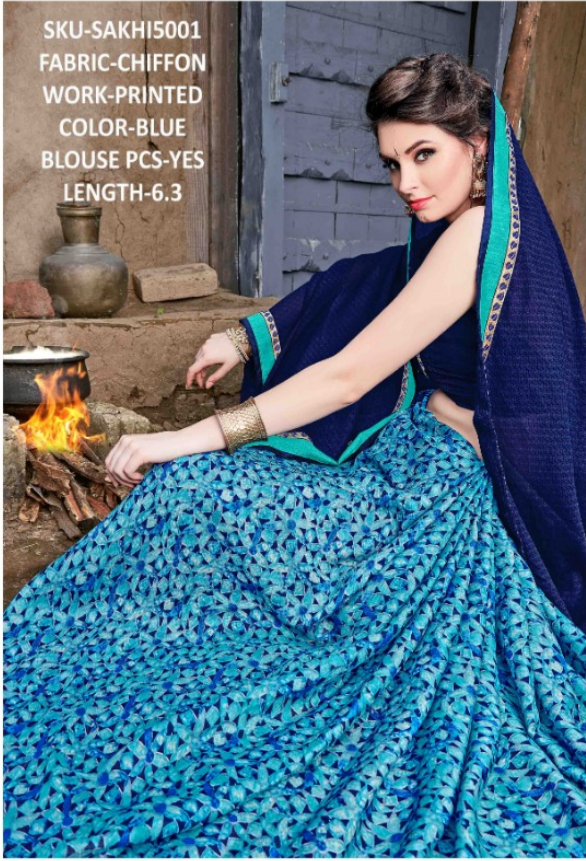

SKU-SAKHI5004
FABRIC-CHIFFON
WORK-PRINTED
COLOR-WINE
BLOUSE PCS-YES
LENGTH-6.3

D.NO: 5004

SKU-SAKHI5009
FABRIC-CHIFFON
WORK-PRINTED
COLOR-TEAL GREEN
BLOUSE PCS-YES
LENGTH-6.3

D.NO: 5009

SKU-SAKHI5007
FABRIC-CHIFFON
WORK-PRINTED
COLOR-MULTICOLOR
BLOUSE PCS-YES
LENGTH-6.3

D.NO: 5007

SKU-SAKHI5003
FABRIC-CHIFFON
WORK-PRINTED
COLOR-CREAM
BLOUSE PCS-YES
LENGTH-6.3

D.NO: 5003

SKU-SAKHI5002
FABRIC-CHIFFON
WORK-PRINTED
COLOR-MAROON
BLOUSE PCS-YES
LENGTH-6.3

D.NO: 5002

SKU-SAKHI5008
FABRIC-CHIFFON
WORK-PRINTED
COLOR-MULTICOLOR
BLOUSE PCS-YES
LENGTH-6.3

D.NO: 5008

SKU-SAKHI5004
FABRIC-CHIFFON
WORK-PRINTED
COLOR-WINE
BLOUSE PCS-YES
LENGTH-6.3

D.NO: 5004