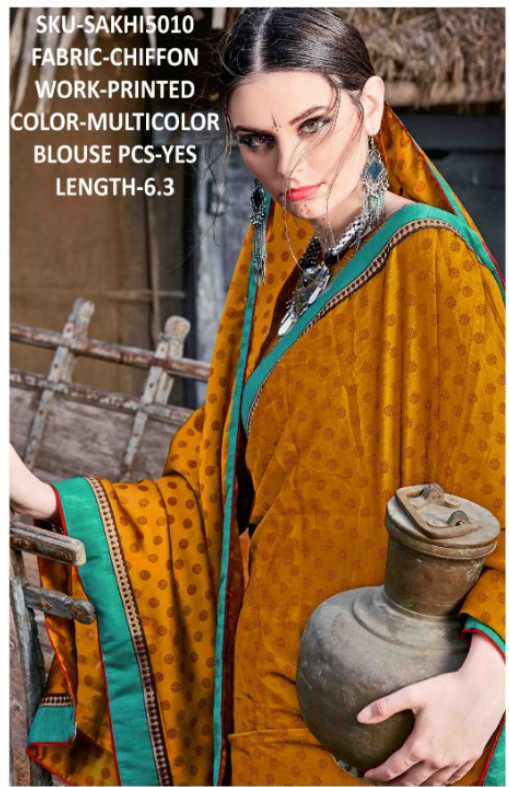

SKU-SAKHI5004
FABRIC-CHIFFON
WORK-PRINTED
COLOR-WINE
BLOUSE PCS-YES
LENGTH-6.3

D.NO: 5004

SKU-SAKHI5009
FABRIC-CHIFFON
WORK-PRINTED
COLOR-TEAL GREEN
BLOUSE PCS-YES
LENGTH-6.3

D.NO: 5009

SKU-SAKHI5007
FABRIC-CHIFFON
WORK-PRINTED
COLOR-MULTICOLOR
BLOUSE PCS-YES
LENGTH-6.3

D.NO: 5007

SKU-SAKHI5003
FABRIC-CHIFFON
WORK-PRINTED
COLOR-CREAM
BLOUSE PCS-YES
LENGTH-6.3

D.NO: 5003

SKU-SAKHI5002
FABRIC-CHIFFON
WORK-PRINTED
COLOR-MAROON
BLOUSE PCS-YES
LENGTH-6.3

D.NO: 5002

SKU-SAKHI5008
FABRIC-CHIFFON
WORK-PRINTED
COLOR-MULTICOLOR
BLOUSE PCS-YES
LENGTH-6.3

D.NO: 5008

SKU-SAKHI5004
FABRIC-CHIFFON
WORK-PRINTED
COLOR-WINE
BLOUSE PCS-YES
LENGTH-6.3

D.NO: 5004